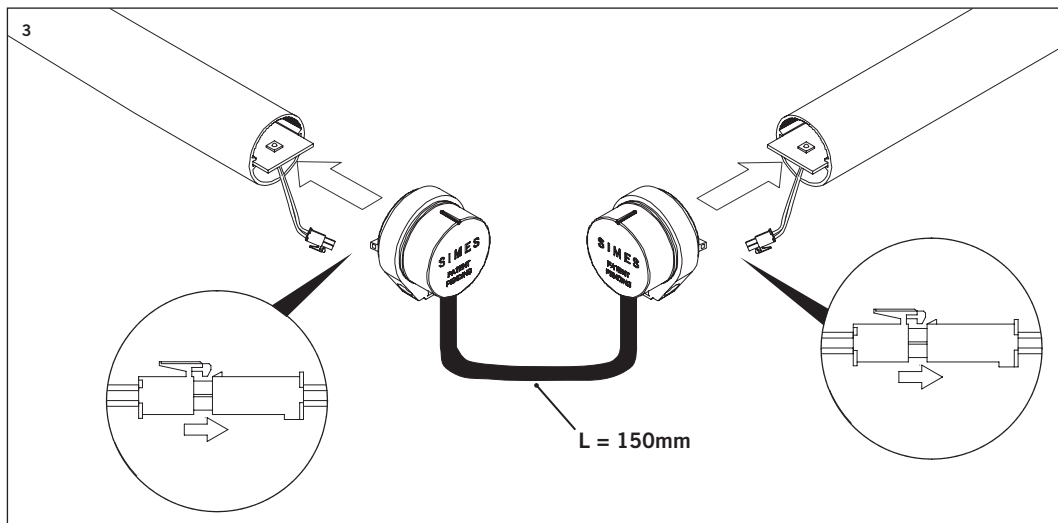

ACCESSORIES ROTATING LED TUBE
ACCESSORI TUBO LED ORIENTABILE
ACCESSOIRES TUBE LED ORIENTABLE

SIMES

SIMES S.p.A. VIA G. PASTORE 2/4 - 25040 CORTE FRANCA (BRESCIA) - ITALY
 TEL. +39 0309860430 - FAX +39 0309860439
 E-mail: simes@simes.it - <http://www.simes.it>