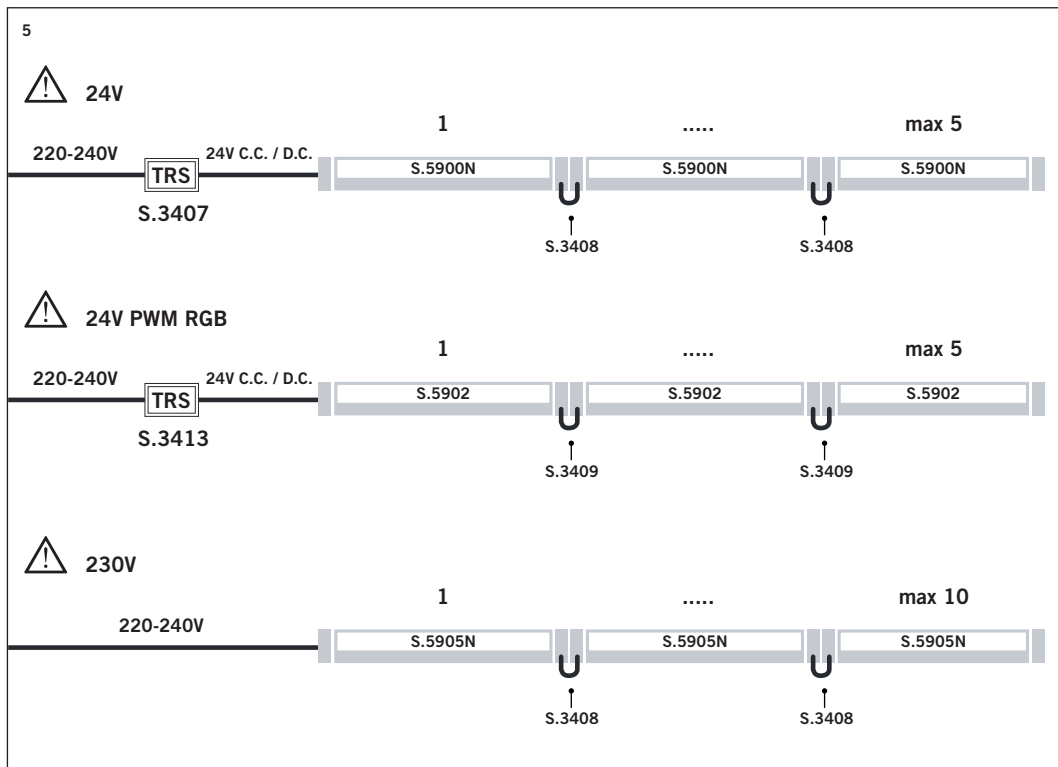

SIMES S.p.A. VIA G. PASTORE 2/4 - 25040 CORTE FRANCA (BRESCIA) - ITALY
TEL. +39 0309860430 - FAX +39 0309860439
E-mail: simes@simes.it - <http://www.simes.it>