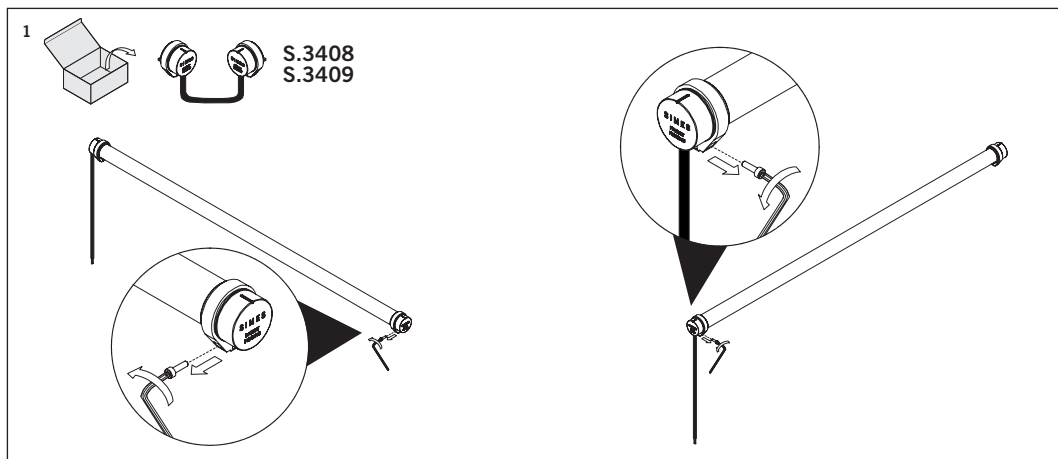

ACCESSORIES ROTATING LED TUBE
ACCESSORI TUBO LED ORIENTABILE
ACCESSOIRES TUBE LED ORIENTABLE

SIMES

SIMES S.p.A. VIA G. PASTORE 2/4 - 25040 CORTE FRANCA (BRESCIA) - ITALY
 TEL. +39 0309860430 - FAX +39 0309860439
 E-mail: simes@simes.it - <http://www.simes.it>