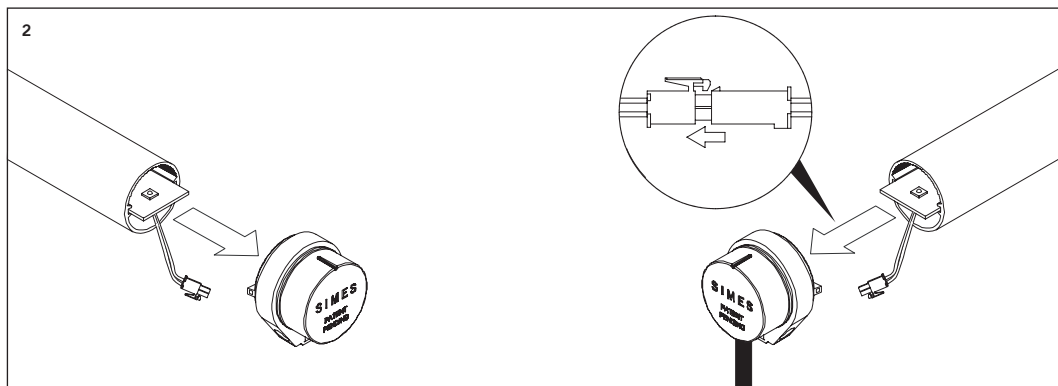

ACCESSORIES ROTATING LED TUBE
ACCESSORI TUBO LED ORIENTABILE
ACCESSOIRES TUBE LED ORIENTABLE

SIMES

SIMES S.p.A. VIA G. PASTORE 2/4 - 25040 CORTE FRANCA (BRESCIA) - ITALY
 TEL. +39 0309860430 - FAX +39 0309860439
 E-mail: simes@simes.it - <http://www.simes.it>