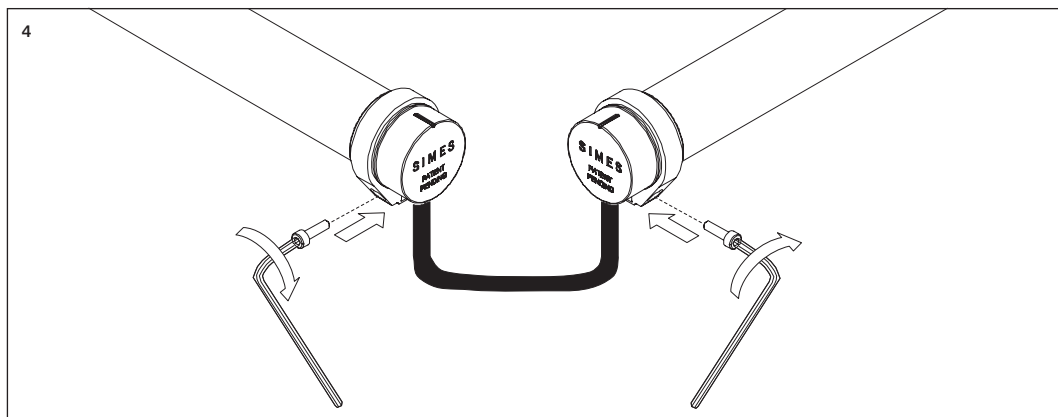

SIMES S.p.A. VIA G. PASTORE 2/4 - 25040 CORTE FRANCA (BRESCIA) - ITALY
TEL. +39 0309860430 - FAX +39 0309860439
E-mail: simes@simes.it - <http://www.simes.it>