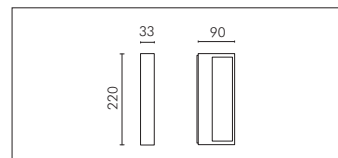

S.7231W LEDs 12,5W - 230V