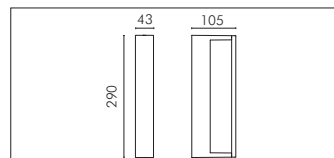

Preview 2014

Cool 290mm

230V

A new wall mounted version is now available. COOL 290mm keeps the proportions of the smaller version improving performance and creating new application possibilities. COOL 290mm is a minimal and ultra-compact element ideal for creating striking light effects and illuminate wide surfaces through indirect light.

COOL WALL L 290mm

S.7270W LEDs 20W - 230V

NEW

News

Mini-Cool 220mm 230V

All the versions presented at EUROLUCE, have been improved. They are now available in 230V version without remote box.

24V versions on request.