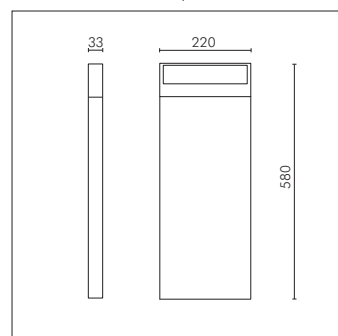

Preview 2014

Cool 290mm

230V

A new wall mounted version is now available. COOL 290mm keeps the proportions of the smaller version improving performance and creating new application possibilities. COOL 290mm is a minimal and ultra-compact element ideal for creating striking light effects and illuminate wide surfaces through indirect light.

www.simes.it/cool

MINI-COOL WALL L 220mm

S.7231W LEDs 12,5W - 230V

MINI-COOL BOLLARD L 220 - H 220mm

S.7236W LEDs 12,5W - 230V

MINI-COOL BOLLARD L 220 - H 580mm

S.7241W LEDs 12,5W - 230V

SIMES