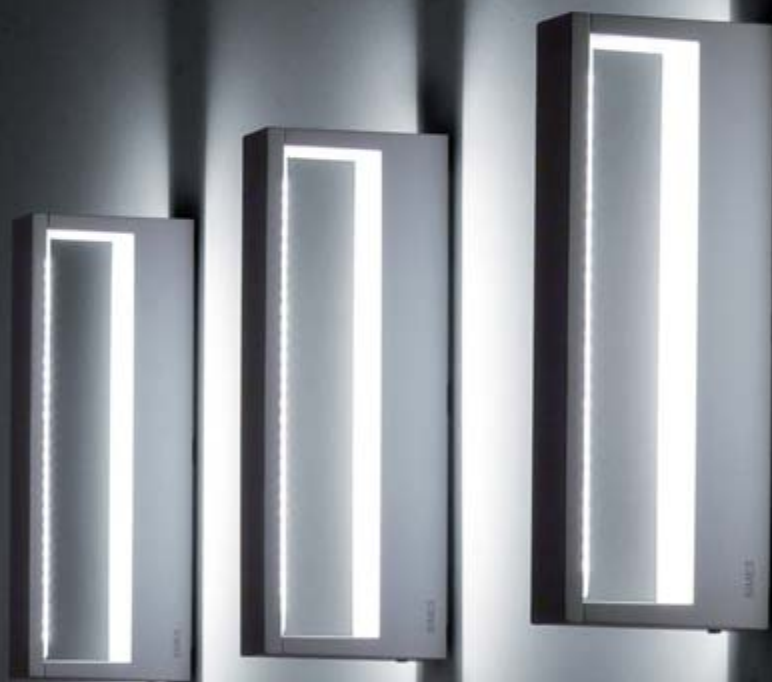

SIMES
luce per l'architettura

New Products' Preview

Cool, the LED essence for wall or bollard.

COOL is one of the latest LED novelties from SIMES, engineered to maximize the LED power, whilst minimizing the size and energy consumption. Available in four different versions, as wall mounted and as bollard, the COOL family introduces a new way to light up outdoor spaces. Confirming the SIMES high quality standards, these fittings are made using aluminum with low content of copper and highly robust glass. COOL is a simple void volume diffusing light in two directions from a very thin LED circuit right below its protective glass.

Preview 2014

Cool 290mm

230V

A new wall mounted version is now available. COOL 290mm keeps the proportions of the smaller version improving performance and creating new application possibilities. COOL 290mm is a minimal and ultra-compact element ideal for creating striking light effects and illuminate wide surfaces through indirect light.

COOL WALL L 290mm

S.7270W LEDs 20W - 230V

NEW

News

Mini-Cool 220mm 230V

All the versions presented at EUROLUCE, have been improved. They are now available in 230V version without remote box.

24V versions on request.

Luminaires supplied with LED circuit.

This luminaire contains built-in LED modules with energy class:

The LED modules cannot be changed in the luminaire (Regulation UE 874/2012).

Double powdered paint in 3 step process: