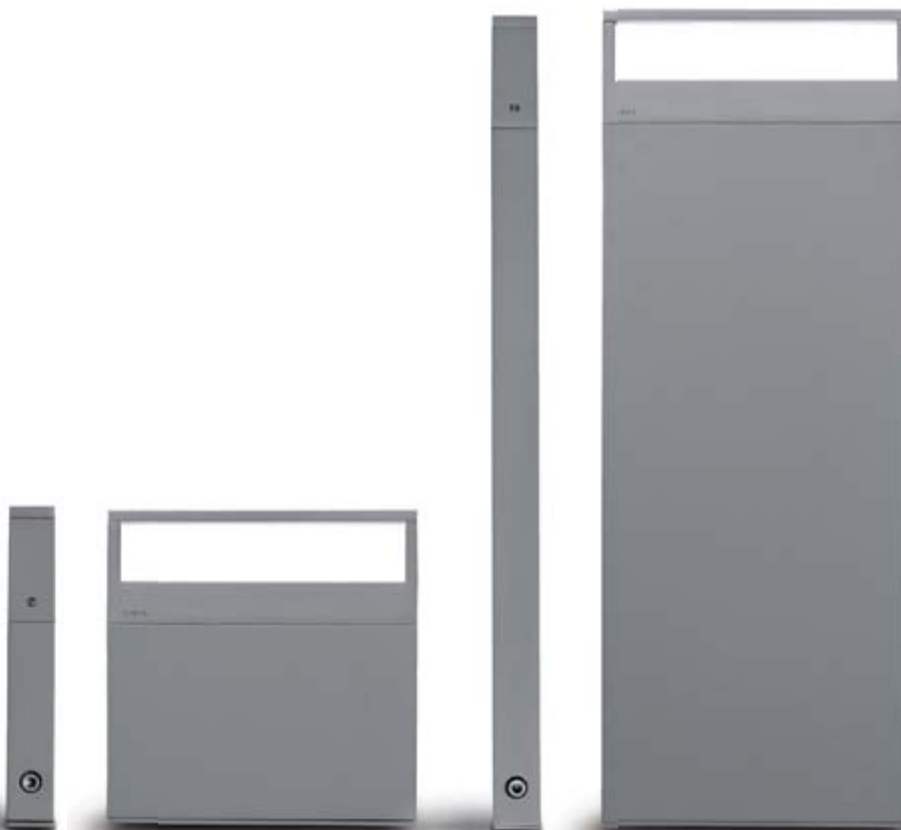

SIMES
luce per l'architettura

New Products' Preview

Cool, the LED essence for wall or bollard.

COOL is one of the latest LED novelties from SIMES, engineered to maximize the LED power, whilst minimizing the size and energy consumption. Available in four different versions, as wall mounted and as bollard, the COOL family introduces a new way to light up outdoor spaces. Confirming the SIMES high quality standards, these fittings are made using aluminum with low content of copper and highly robust glass. COOL is a simple void volume diffusing light in two directions from a very thin LED circuit right below its protective glass.

Preview 2014

Cool 290mm

230V

A new wall mounted version is now available. COOL 290mm keeps the proportions of the smaller version improving performance and creating new application possibilities. COOL 290mm is a minimal and ultra-compact element ideal for creating striking light effects and illuminate wide surfaces through indirect light.

COOL WALL L 290mm

S.7270W LEDs 20W - 230V

NEW

News

Mini-Cool 220mm 230V

All the versions presented at EUROLUCE, have been improved. They are now available in 230V version without remote box.

24V versions on request.

Luminaires supplied with LED circuit.

This luminaire contains built-in LED modules with energy class:

The LED modules cannot be changed in the luminaire (Regulation UE 874/2012).

Double powdered paint in 3 step process: