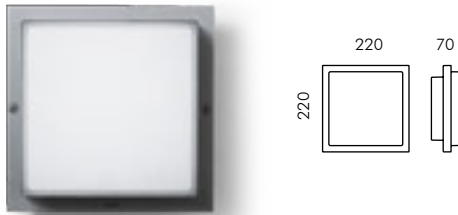

Square

S.6960W

MID-POWER LEDs **3000K** CRI90 1089lm
Rated luminaire luminous flux 497lm
Rated input power 10,3W
220V-240V AC 50/60Hz / DC Not Dimmable