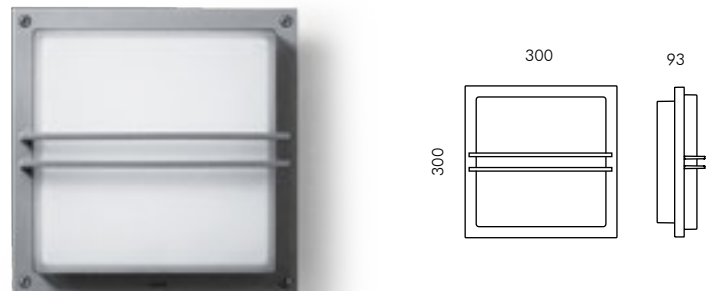

Square 300 mm with grill

S.6995W

MID-POWER LEDs **3000K** CRI90 1950lm
Rated luminaire luminous flux 984lm
Rated input power 22W
220V-240V AC 50/60Hz / DC Not Dimmable

S.6996W

Emergency version
Complies with CEI EN 60598-2-22
MID-POWER LEDs **3000K** CRI90 1950lm
Rated luminaire luminous flux 984lm
Rated input power 22W
220V-240V AC 50/60Hz / DC Not Dimmable