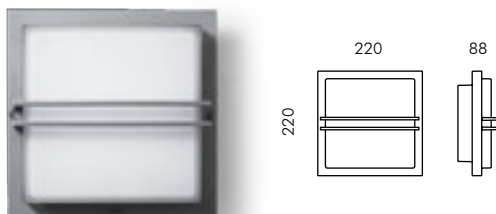

Square with grill

S.6965W

MID-POWER LEDs **3000K** CRI90 1089lm
Rated luminaire luminous flux 446lm
Rated input power 10,3W
220V-240V AC 50/60Hz / DC Not Dimmable