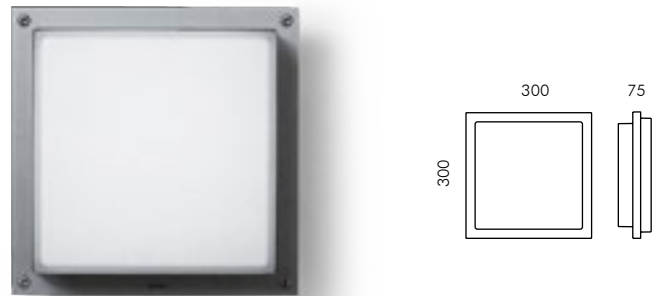

Square 300 mm

S.6990W

MID-POWER LEDs **3000K** CRI90 1950lm
Rated luminaire luminous flux 1086lm
Rated input power 22W
220V-240V AC 50/60Hz / DC Not Dimmable

S.6991W

Emergency version
Complies with CEI EN 60598-2-22
MID-POWER LEDs **3000K** CRI90 1950lm
Rated luminaire luminous flux 1086lm
Rated input power 22W
220V-240V AC 50/60Hz / DC Not Dimmable