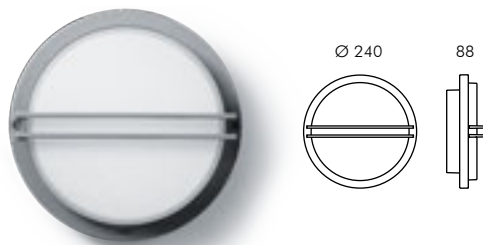

Round with grill

S.6955W

MID-POWER LEDs **3000K** CRI90 1089lm
Rated luminaire luminous flux 428lm
Rated input power 10,5W
220V-240V AC 50/60Hz / DC Not Dimmable