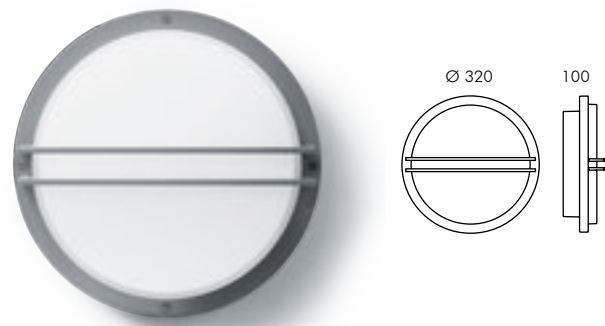

Round 320 mm with grill

S.6985W

MID-POWER LEDs **3000K** CRI90 1950lm
Rated luminaire luminous flux 984lm
Rated input power 22W
220V-240V AC 50/60Hz / DC Not Dimmable

S.6986W

Emergency version
Complies with CEI EN 60598-2-22
MID-POWER LEDs **3000K** CRI90 1950lm
Rated luminaire luminous flux 984lm
Rated input power 22W
220V-240V AC 50/60Hz / DC Not Dimmable