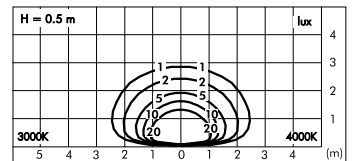

S.6240W
MID-POWER LEDs **3000K** CRI90 1270lm
Rated luminaire luminous flux 422lm

S.6240N
MID-POWER LEDs **4000K** CRI90 1312lm
Rated luminaire luminous flux 423lm

Rated input power 13W
220V-240V AC 50/60Hz / DC Not Dimmable