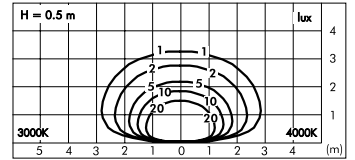

Skill round

S.6280W 
 MID-POWER LEDs **3000K** CRI90 1016lm
 Rated luminaire luminous flux 329lm

S.6280N 
 MID-POWER LEDs **4000K** CRI90 1050lm
 Rated luminaire luminous flux 317lm

Rated input power 9,7W
 220V-240V AC 50/60Hz / DC Not Dimmable