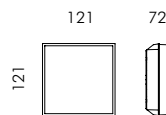

S.6256
RECESSED BOX + FIXING KIT
for MINISKILL SQUARE
(also suitable for fair faced concrete applications)
Extractor tools included.