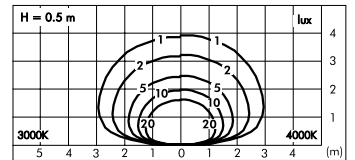

S.6255W
MID-POWER LEDs **3000K** CRI90 2032lm
Rated luminaire luminous flux 841lm

S.6255N
MID-POWER LEDs **4000K** CRI90 2100lm
Rated luminaire luminous flux 830lm

Rated input power 19,4W
220V-240V AC 50/60Hz / DC Not Dimmable