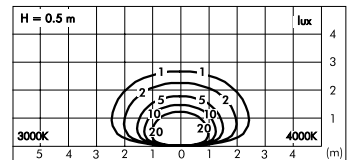

S.6260W
MID-POWER LEDs **3000K** CRI90 1016lm
Rated luminaire luminous flux 360lm

S.6260N
MID-POWER LEDs **4000K** CRI90 1050lm
Rated luminaire luminous flux 338lm

Rated input power 9,7W
220V-240V AC 50/60Hz / DC Not Dimmable