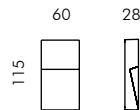

Miniskill vertical

S.6230W MID-POWER LEDs **3000K** CRI90 424lm
Rated luminaire luminous flux 187lm

S.6230N MID-POWER LEDs **4000K** CRI90 505lm
Rated luminaire luminous flux 133lm

Rated input power 4,7W **24V DC**

Miniskill requires constant voltage remote power supply (page 468-469)