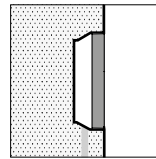

Skill becomes a wall recessed fitting totally flush with the wall by using the recessing box and the fixing kit.

S.6288

**RECESSED BOX + FIXING KIT
for SKILL ROUND**

(also suitable for fair faced concrete applications)
Extractor tools included.