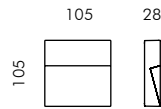

Miniskill square

S.6250W MID-POWER LEDs **3000K** CRI90 534lm
Rated luminaire luminous flux 187lm

S.6250N MID-POWER LEDs **4000K** CRI90 584lm
Rated luminaire luminous flux 182lm

Rated input power 5W **24V DC**