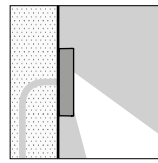

Miniskill round

S.6270W MID-POWER LEDs **3000K** CRI90 534lm
Rated luminaire luminous flux 165lm

S.6270N MID-POWER LEDs **4000K** CRI90 584lm
Rated luminaire luminous flux 172lm

Rated input power 5W **24V DC**