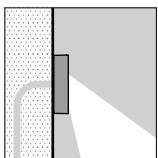

Skill rectangular