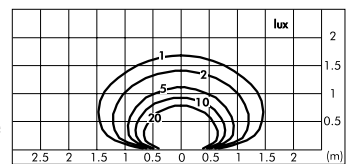

S.6360W

MID-POWER LEDs **3000K** CRI90 2660lm
Rated luminaire luminous flux 603lm
Rated input power 35W
220V-240V AC 50/60Hz / DC Not Dimmable