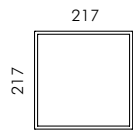

S.6268

**RECESSED BOX + FIXING KIT
for SKILL SQUARE**

(also suitable for fair faced concrete applications)
Extractor tools included.