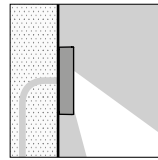

Miniskill square

S.6250W MID-POWER LEDs **3000K** CRI90 534lm
Rated luminaire luminous flux 187lm

S.6250N MID-POWER LEDs **4000K** CRI90 584lm
Rated luminaire luminous flux 182lm

Rated input power 5W **24V DC**