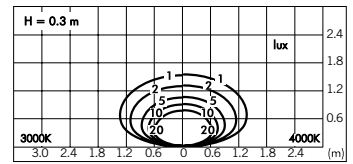

Miniskill round

S.6270W MID-POWER LEDs **3000K** CRI90 534lm
Rated luminaire luminous flux 165lm

S.6270N MID-POWER LEDs **4000K** CRI90 584lm
Rated luminaire luminous flux 172lm

Rated input power 5W **24V DC**

Miniskill square

S.6250W MID-POWER LEDs **3000K** CRI90 534lm
Rated luminaire luminous flux 187lm

S.6250N MID-POWER LEDs **4000K** CRI90 584lm
Rated luminaire luminous flux 182lm

Rated input power 5W **24V DC**

Miniskill vertical

S.6230W MID-POWER LEDs **3000K** CRI90 424lm
Rated luminaire luminous flux 187lm

S.6230N MID-POWER LEDs **4000K** CRI90 505lm
Rated luminaire luminous flux 133lm

Rated input power 4,7W **24V DC**

Miniskill requires constant voltage remote power supply (page 468-469)

MINISKILL Flush wall mounting

Miniskill becomes a wall recessed fitting totally flush with the wall by using the recessing box and the fixing kit.

S.6278
RECESSED BOX + FIXING KIT
for MINISKILL ROUND
(also suitable for fair faced concrete applications)
Extractor tools included.

S.6256
RECESSED BOX + FIXING KIT
for MINISKILL SQUARE
(also suitable for fair faced concrete applications)
Extractor tools included.

S.6239
RECESSED BOX + FIXING KIT
for MINISKILL VERTICAL
(also suitable for fair faced concrete applications)
Extractor tools included.