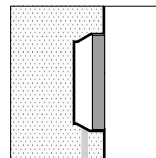

Skill becomes a wall recessed fitting totally flush with the wall by using the recessing box and the fixing kit.

S.6288

**RECESSED BOX + FIXING KIT
for SKILL ROUND**

(also suitable for fair faced concrete applications)
Extractor tools included.