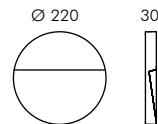

Skill round