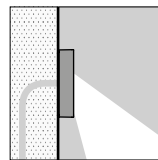

Miniskill vertical

S.6230W MID-POWER LEDs **3000K** CRI90 424lm
Rated luminaire luminous flux 187lm

S.6230N MID-POWER LEDs **4000K** CRI90 505lm
Rated luminaire luminous flux 133lm

Rated input power 4,7W **24V DC**

Miniskill requires constant voltage remote power supply (page 468-469)