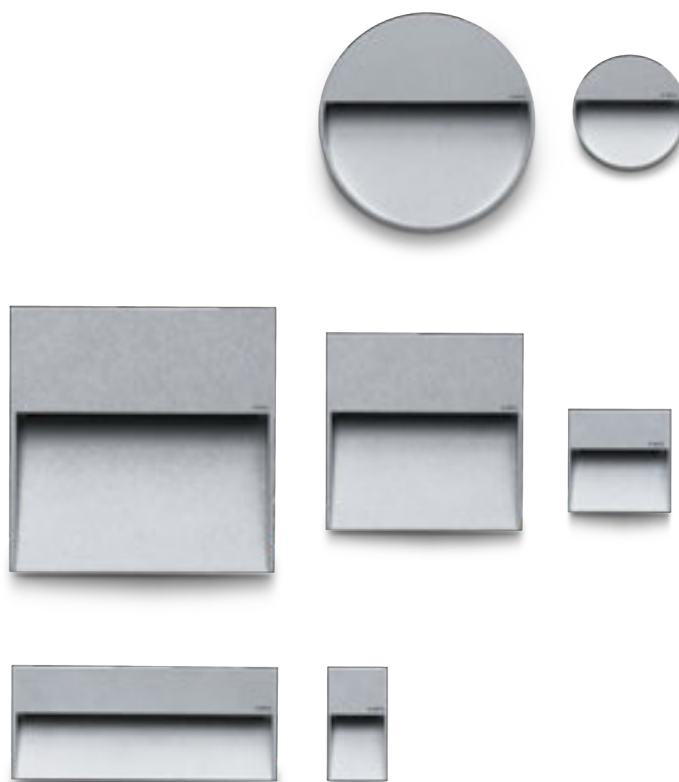

Pedestrian bridge, Ivrea, Italy © ph. Filippo Afero / Agenzia STS

Skill

Lighting for surface or flush wall mounting

SKILL represents a new concept of outdoor lighting fitting; a recessed/not-recessed luminaire for wall mounting. It concentrates all the advantages of a recessed fitting, but without requiring a housing in the wall. Due to this easy and user friendly method of installation, SKILL is a unique LED luminaire, assuring high lighting performance and total absence of glare. The most modern electronic technology is contained in the thickness of only 3 cm and provides an excellent quality of light while saving energy. SKILL is available as round, square and rectangular versions.

reddot award 2015
winner

www.simes.it/skill

SKILL Lighting for surface or flush wall mounting

Die-cast EN AB-47100 aluminium housing with high corrosion resistance.
Toughened glass diffuser.
Stainless steel screws.
Luminaire supplied with 1m of cable (Miniskill).
Luminaire with double cable entry and grommet (Skill and Skill 270).
Luminaire with double grommets.
Silicone gaskets.
Double powder paint.