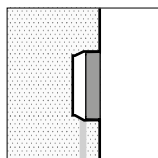

Miniskill becomes a wall recessed fitting totally flush with the wall by using the recessing box and the fixing kit.

S.6278
RECESSED BOX + FIXING KIT
for MINISKILL ROUND
(also suitable for fair faced concrete applications)
Extractor tools included.