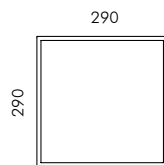

S.6257

**RECESSED BOX + FIXING KIT
for SKILL SQUARE 270mm**

(also suitable for fair faced concrete applications)
Extractor tools included.