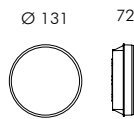

MINISKILL Flush wall mounting

Miniskill becomes a wall recessed fitting totally flush with the wall by using the recessing box and the fixing kit.

S.6278
RECESSED BOX + FIXING KIT
for MINISKILL ROUND
(also suitable for fair faced concrete applications)
Extractor tools included.