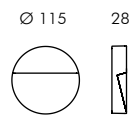

Miniskill round

S.6270W MID-POWER LEDs **3000K** CRI90 534lm
Rated luminaire luminous flux 165lm

S.6270N MID-POWER LEDs **4000K** CRI90 584lm
Rated luminaire luminous flux 172lm

Rated input power 5W **24V DC**