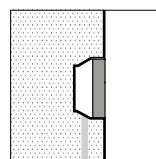

S.6268

**RECESSED BOX + FIXING KIT
for SKILL SQUARE**

(also suitable for fair faced concrete applications)
Extractor tools included.

S.6257

**RECESSED BOX + FIXING KIT
for SKILL SQUARE 270mm**

(also suitable for fair faced concrete applications)
Extractor tools included.