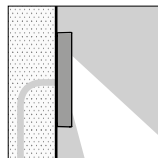

Skill square