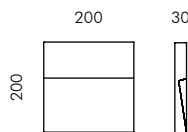

Skill square