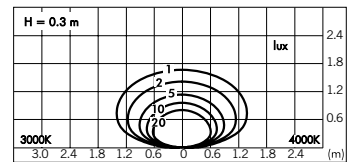

Miniskill round

S.6270W MID-POWER LEDs **3000K** CRI90 534lm
Rated luminaire luminous flux 165lm

S.6270N MID-POWER LEDs **4000K** CRI90 584lm
Rated luminaire luminous flux 172lm

Rated input power 5W **24V DC**

Miniskill square

S.6250W MID-POWER LEDs **3000K** CRI90 534lm
Rated luminaire luminous flux 187lm

S.6250N MID-POWER LEDs **4000K** CRI90 584lm
Rated luminaire luminous flux 182lm

Rated input power 5W **24V DC**

Miniskill vertical

S.6230W MID-POWER LEDs **3000K** CRI90 424lm
Rated luminaire luminous flux 187lm

S.6230N MID-POWER LEDs **4000K** CRI90 505lm
Rated luminaire luminous flux 133lm

Rated input power 4,7W **24V DC**

Miniskill requires constant voltage remote power supply (page 468-469)

MINISKILL Flush wall mounting

Miniskill becomes a wall recessed fitting totally flush with the wall by using the recessing box and the fixing kit.

S.6278
RECESSED BOX + FIXING KIT
for MINISKILL ROUND
(also suitable for fair faced concrete applications)
Extractor tools included.

S.6256
RECESSED BOX + FIXING KIT
for MINISKILL SQUARE
(also suitable for fair faced concrete applications)
Extractor tools included.

S.6239
RECESSED BOX + FIXING KIT
for MINISKILL VERTICAL
(also suitable for fair faced concrete applications)
Extractor tools included.