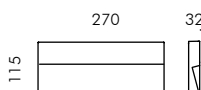

Skill rectangular