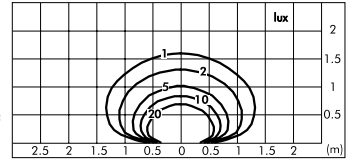

S.6350W

MID-POWER LEDs **3000K** CRI90 1330lm
Rated luminaire luminous flux 243lm
Rated input power 18W
220V-240V AC 50/60Hz / DC Not Dimmable