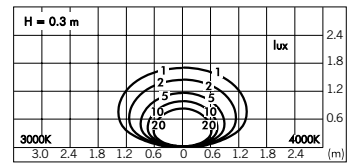

Miniskill round

S.6270W MID-POWER LEDs **3000K** CRI90 534lm
Rated luminaire luminous flux 165lm

S.6270N MID-POWER LEDs **4000K** CRI90 584lm
Rated luminaire luminous flux 172lm

Rated input power 5W **24V DC**

Miniskill square

S.6250W MID-POWER LEDs **3000K** CRI90 534lm
Rated luminaire luminous flux 187lm

S.6250N MID-POWER LEDs **4000K** CRI90 584lm
Rated luminaire luminous flux 182lm

Rated input power 5W **24V DC**

Miniskill vertical

S.6230W MID-POWER LEDs **3000K** CRI90 424lm
Rated luminaire luminous flux 187lm

S.6230N MID-POWER LEDs **4000K** CRI90 505lm
Rated luminaire luminous flux 133lm

Rated input power 4,7W **24V DC**

Miniskill requires constant voltage remote power supply (page 468-469)

MINISKILL Flush wall mounting

Miniskill becomes a wall recessed fitting totally flush with the wall by using the recessing box and the fixing kit.

S.6278
RECESSED BOX + FIXING KIT
for MINISKILL ROUND
(also suitable for fair faced concrete applications)
Extractor tools included.

S.6256
RECESSED BOX + FIXING KIT
for MINISKILL SQUARE
(also suitable for fair faced concrete applications)
Extractor tools included.

S.6239
RECESSED BOX + FIXING KIT
for MINISKILL VERTICAL
(also suitable for fair faced concrete applications)
Extractor tools included.