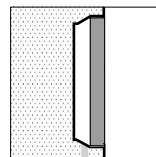

S.6257

**RECESSED BOX + FIXING KIT
for SKILL SQUARE 270mm**

(also suitable for fair faced concrete applications)
Extractor tools included.