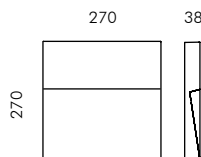

Skill square 270mm