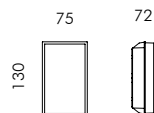

S.6239
RECESSED BOX + FIXING KIT
for MINISKILL VERTICAL
(also suitable for fair faced concrete applications)
Extractor tools included.