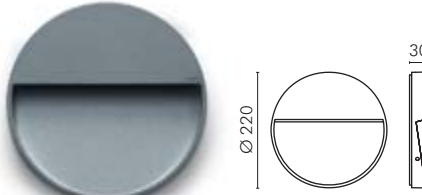

S.6280W SKILL ROUND

LED 3000K CRI90 - 12,5W - 240V
Rated luminaire luminous flux 416 lm