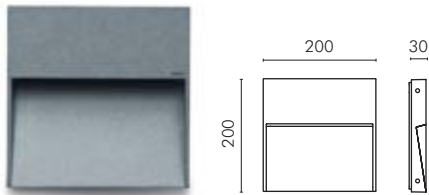

S.6260W SKILL SQUARE

LED 3000K CRI90 - 12,5W - 240V
Rated luminaire luminous flux 417 lm