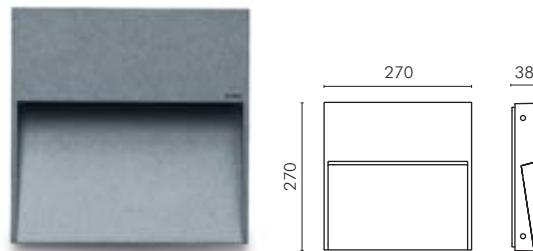

S.6255W SKILL SQUARE 270 mm **NEW**

LED 3000K CRI90 - 24W - 240V
Rated luminaire luminous flux 901 lm

S.6240W SKILL RECTANGULAR

LED 3000K CRI90 - 13,5W - 240V
Rated luminaire luminous flux 402 lm