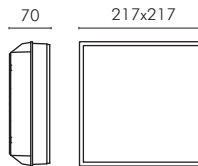

S.6289
RECESSED BOX FOR SKILL ROUND
(suitable for fair faced concrete applications)

+
S.6249

FIXING KIT
for installation in the recessing box.
Extractor tools included.