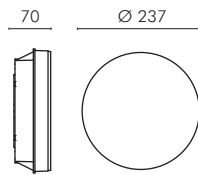

ACCESSORIES FOR SKILL WALL RECESSED