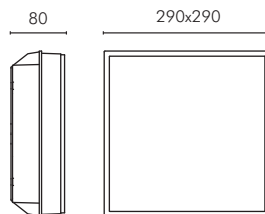

NEW

S.6259
RECESSED BOX FOR SKILL SQUARE 270 mm
(suitable for fair faced concrete applications)

+
2 X S.6249

FIXING KIT
for installation in the recessing box.
Extractor tools included.