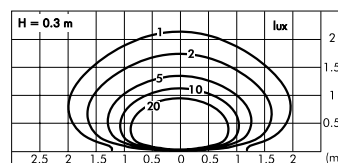

S.6329

RECESSING BOX
for WALKER
305 x 79mm
Depth 86mm