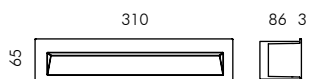

WALKER

S.6320W

MID-POWER LEDs **3000K** CRI90 1090lm
Rated luminaire luminous flux 346lm
Rated input power 13,5W
220V-240V AC 50/60Hz / DC Not Dimmable
Recessing box not included
Spring lock system for a total absence of visible screws.