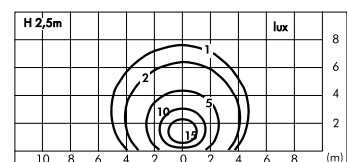

S.6709 Vedo oval with Ring

S.6759 Vedo oval with Visor

S.6769 Megavedo oval with Ring

S.6789 Megavedo oval with Visor

S.6709  **Vedo oval with Ring**

For lamp TC-DEL 18W G24q-2 1200lm
 Rated luminaire luminous flux 492lm
 Rated input power 22W