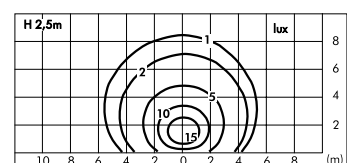

S.6789 Megavedo oval with Visor