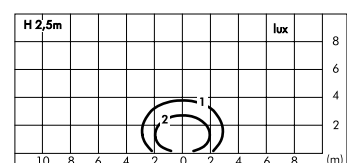

S.6769 Megavedo oval with Ring