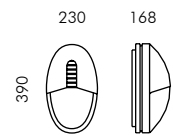

S.6789 **Megavedo oval with Visor**

For lamp TC-F 36W 2G10 2800lm
Rated luminaire luminous flux 840lm
Rated input power 41W
(emergency version available on request)