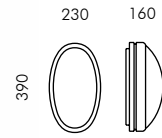

S.6709 Vedo oval with Ring

S.6759 Vedo oval with Visor

S.6769 Megavedo oval with Ring

S.6789 Megavedo oval with Visor

S.6709  **Vedo oval with Ring**

For lamp TC-DEL 18W G24q-2 1200lm
 Rated luminaire luminous flux 492lm
 Rated input power 22W