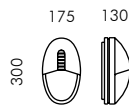

S.6759 **Vedo oval with Visor**

For lamp TC-DEL 18W G24q-2 1200lm
Rated luminaire luminous flux 252lm
Rated input power 22W