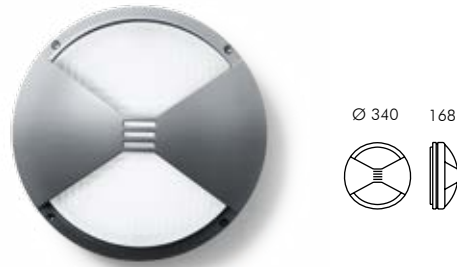

S.6879 **Megavedo round with Up-Down Visor**

For lamp TC-F 36W 2G10 2800lm
Rated luminaire luminous flux 896lm
Rated input power 41W
(emergency version available on request)