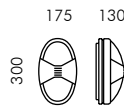

S.6749 **Vedo oval with Up-Down Visor**

For lamp TC-DEL 18W G24q-2 1200lm
Rated luminaire luminous flux 300lm
Rated input power 22W