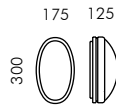

S.6709 Vedo oval with Ring

S.6759 Vedo oval with Visor

S.6769 Megavedo oval with Ring

S.6789 Megavedo oval with Visor

S.6709  **Vedo oval with Ring**

For lamp TC-DEL 18W G24q-2 1200lm
 Rated luminaire luminous flux 492lm
 Rated input power 22W