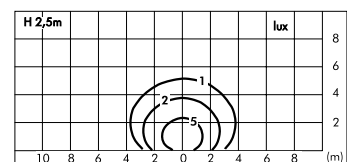

Colours:

- White (code 01)
- Aluminium grey (code 14)

Protection class
IP55

Isolation class
CLASS I ⚡

Mechanical resistance of glass
IK 06

Lamp TC not included.

For the latest technical information and product updates with LED technology please refer to the official website (www.simes.it)

S.6709 Vedo oval with Ring

S.6759 Vedo oval with Visor