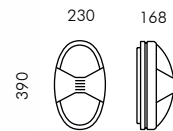

S.6779 **Megavedo oval with Up-Down Visor**

For lamp TC-F 36W 2G10 2800lm
Rated luminaire luminous flux 952lm
Rated input power 41W
(emergency version available on request)