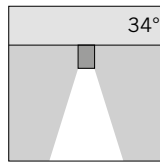

Microstage round ceiling

S.1405W

1 COB LED **3000K** CRI90 350lm
Rated luminaire luminous flux 284lm
Rated input power 4,3W
220V-240V AC 50/60Hz / DC Not Dimmable

h(m)	34° Ø(m)	3000K E(lx)
1	0.62	643
2	1.23	161
3	1.85	71
4	2.46	40
5	3.08	26