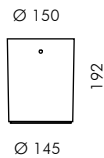

Stage round ceiling

S.1425W

1 COB LED **3000K** CRI90 4290lm
Rated luminaire luminous flux 3095lm
Rated input power 37W
220V-240V AC 50/60Hz / DC Not Dimmable

h(m)	30° Ø(m)	3000K E(lx)
2	1.06	2748
4	2.11	687
6	3.17	305
8	4.23	172
10	5.28	110