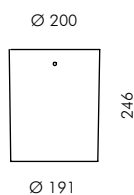

Megastage round ceiling

S.1435W

1 COB LED **3000K** CRI90 6700lm
Rated luminaire luminous flux 5400lm
Rated input power 62,5W
220V-240V AC 50/60Hz / DC Not Dimmable
Computer-simulated photometrics

h(m)	30° Ø(m)	3000K E(lx)
2	1.06	4795
4	2.11	1199
6	3.17	533
8	4.23	300
10	5.28	192