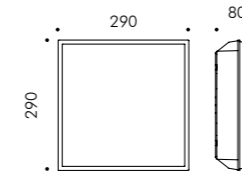

S.6257
RECESSED BOX + FIXING KIT
for **SKILL SQUARE 270mm**
(suitable for fair faced concrete applications)
(extractor tools included)