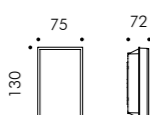

S.6239
RECESSED BOX + FIXING KIT
for MINISKILL VERTICAL
(suitable for fair faced concrete applications)
(extractor tools included)