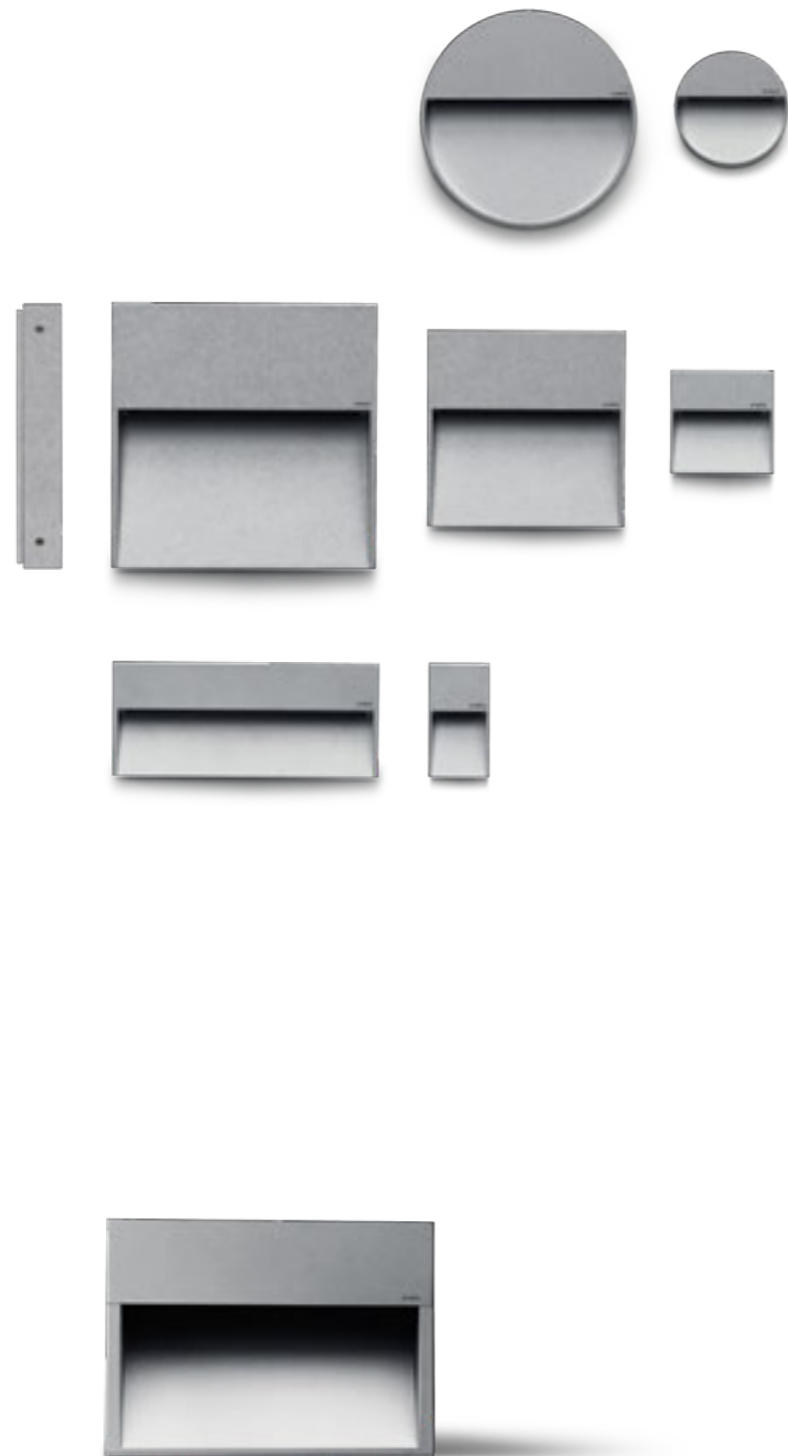

SKILL Bollard and step light (surface mounted)

SIMES

SKILL

Skill represents a new concept of outdoor lighting fitting; a recessed/not-recessed luminaire for wall mounting. It concentrates all the advantages of a recessed fitting, but without requiring a recessed box in the wall. Due to this easy and user friendly method of installation, Skill is a unique LED luminaire, assuring high lighting performance and total absence of glare. The most modern electronic technology is contained in the thickness of only 3 cm and provides an excellent quality of light while saving energy. Skill is available as round, square and rectangular versions. Skill becomes a wall recessed fitting totally flush with the wall by using a special recessed box and the fixing kit.

TECHNICAL DESCRIPTION

Die-cast aluminium housing with high corrosion resistance. Toughened glass diffuser. Stainless steel A4 screws. Luminaire with double grommets. Silicone gaskets. Double powder paint.

MINISKILL

Luminaire supplied with 1,0m neoprene H05RN-F cable.

SKILL AND SKILL 270

Luminaire with double cable entry and grommet.

SKILL BOLLARD

Luminaire supplied neoprene H05RN-F cable and connector.

REGISTERED DESIGN