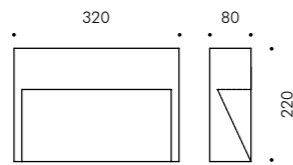

S.6360W Double emission
LED MODULE 3000K CRI90 3360lm 27,5W
(on request 2700K CRI90 3192lm)
(on request 4000K CRI80 3640lm)
220V-240Vac 50/60Hz
ON/OFF Not Dimmable