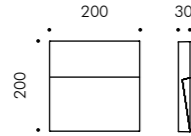

Skill square 200mm

S.6260W
LED MODULE **3000K** CRI90 1050lm 8,9W
(on request 2700K CRI90 997lm)
(on request 4000K CRI80 1400lm)
220V-240Vac 50/60Hz
Phase-cut dimmer

Version with DALI 2 / PUSH power supply available on request with surcharge.