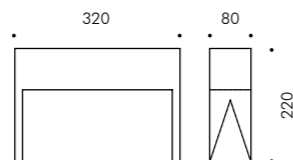

S.6350W Single emission
LED MODULE 3000K CRI90 1680lm 13,7W
(on request 2700K CRI90 1596lm)
(on request 4000K CRI80 1820lm)
220V-240Vac 50/60Hz
ON/OFF Not Dimmable

S.6360W Double emission
LED MODULE 3000K CRI90 3360lm 27,5W
(on request 2700K CRI90 3192lm)
(on request 4000K CRI80 3640lm)
220V-240Vac 50/60Hz
ON/OFF Not Dimmable

Accessory

S.6359
FLANGE FOR SKILL BOLLARD
Flange to be anchored in concrete.

Private Villa, Isseo lake, Italy © ph. Simes S.p.A