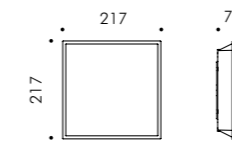

S.6268
RECESSED BOX + FIXING KIT
for **SKILL SQUARE**
(suitable for fair faced concrete applications)
(extractor tools included)