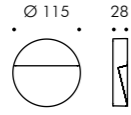

.14 Aluminium Grey

.24 Anthracite Grey

MINISKILL Surface wall mounting

SIMES

Miniskill round 115mm

S.6270W
LED MODULE 3000K CRI90 551lm 4,7W
(on request 2700K CRI90 507lm)
(on request 4000K CRI80 735lm)
24Vdc PWM