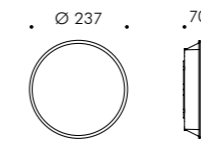

S.6288
RECESSED BOX + FIXING KIT
for **SKILL ROUND**
(suitable for fair faced concrete applications)
(extractor tools included)