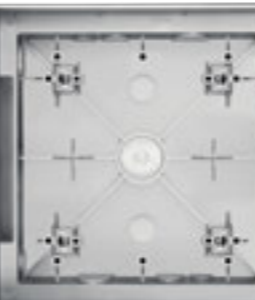

S.6257
RECESSED BOX + FIXING KIT
for **SKILL SQUARE 270mm**
(suitable for fair faced concrete applications)
(extractor tools included)