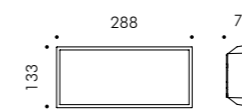

S.6247
RECESSED BOX + FIXING KIT
for **SKILL RECTANGULAR**
(suitable for fair faced concrete applications)
(extractor tools included)