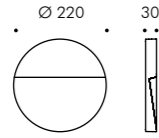

SKILL Surface wall mounting

SIMES

SKILL Flush recessed wall mounting

SIMES

Skill round 220mm

S.6280W
LED MODULE **3000K** CRI90 1050lm 8,9W
(on request 2700K CRI90 997lm)
(on request 4000K CRI80 1400lm)
220V-240Vac 50/60Hz
Phase-cut dimmer

Version with DALI 2 / PUSH power supply available on request with surcharge.