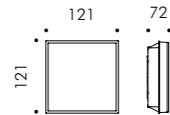

S.6256
RECESSED BOX + FIXING KIT
for MINISKILL SQUARE
(suitable for fair faced concrete applications)
(extractor tools included)