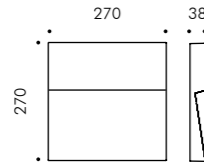

Skill square 270mm

S.6255W
LED MODULE **3000K** CRI90 2100lm 17,8W
(on request 2700K CRI90 1995lm)
(on request 4000K CRI80 2800lm)
220V-240Vac 50/60Hz
Dimmable DALI 2 / PUSH