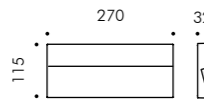

Skill rectangular 270mm

S.6240W
LED MODULE **3000K** CRI90 1313lm 11,1W
(on request 2700K CRI90 1247lm)
(on request 4000K CRI80 1751lm)
220V-240Vac 50/60Hz
ON/OFF Not Dimmable

Skill becomes a wall recessed fitting totally flush with the wall by using the recessing box and the fixing kit.