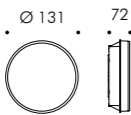

S.6278
RECESSED BOX + FIXING KIT
for MINISKILL ROUND
(suitable for fair faced concrete applications)
(extractor tools included)