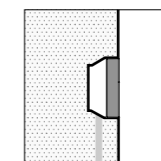

S.6247
RECESSED BOX + FIXING KIT
for **SKILL RECTANGULAR**
(suitable for fair faced concrete applications)
(extractor tools included)