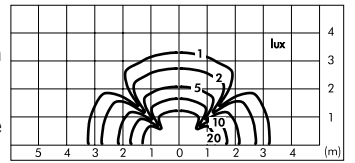

Microreef 360°

S.5311W □

4 HIGH-POWER LEDs **3000K** CRI90 760lm
 Rated luminaire luminous flux 462lm
 Rated input power 11W
 220V-240V AC 50/60Hz / DC Not Dimmable

Microreef bollard 360°

S.5317W □

4 HIGH-POWER LEDs **3000K** CRI90 760lm
 Rated luminaire luminous flux 462lm
 Rated input power 11W
 220V-240V AC 50/60Hz / DC Not Dimmable