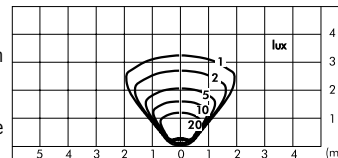

Microreef 2 x 90°

S.5320W

4 HIGH-POWER LEDs **3000K** CRI90 760lm
 Rated luminaire luminous flux 240lm
 Rated input power 11W
 220V-240V AC 50/60Hz / DC Not Dimmable

Microreef bollard 2 x 90°

S.5327W

4 HIGH-POWER LEDs **3000K** CRI90 760lm
 Rated luminaire luminous flux 240lm
 Rated input power 11W
 220V-240V AC 50/60Hz / DC Not Dimmable