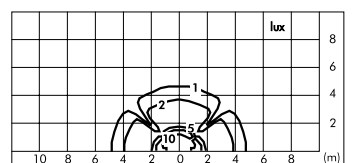

1 COB LED **3000K** CRI90 1740lm
Rated luminaire luminous flux 470lm
Rated input power 18W
220V-240V AC 50/60Hz / DC Not Dimmable