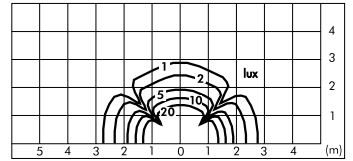

Minireef bollard 2 x 90°

S.5253W

1 COB LED **3000K** CRI90 1740lm
 Rated luminaire luminous flux 537lm
 Rated input power 18W
 220V-240V AC 50/60Hz / DC Not Dimmable

Minireef 360°

S.5210W

1 COB LED **3000K** CRI90 1740lm
 Rated luminaire luminous flux 1090lm
 Rated input power 18W
 220V-240V AC 50/60Hz / DC Not Dimmable