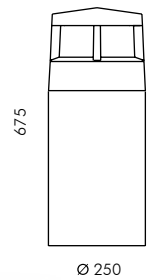

Reef bollard 360°