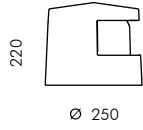

Minireef bollard with grid

S.5243W

1 COB LED **3000K** CRI90 1740lm
 Rated luminaire luminous flux 470lm
 Rated input power 18W
 220V-240V AC 50/60Hz / DC Not Dimmable

Reef 180°

S.5237W

1 COB LED **3000K** CRI90 3690lm
 Rated luminaire luminous flux 1116lm
 Rated input power 38W
 220V-240V AC 50/60Hz Not Dimmable