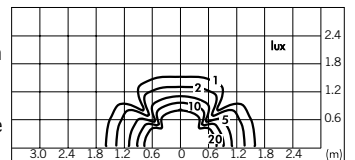

S.5370W □

4 HIGH-POWER LEDs **3000K** CRI90 760lm
Rated luminaire luminous flux 197lm
Rated input power 11W
220V-240V AC 50/60Hz / DC Not Dimmable