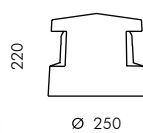

S.5237W

1 COB LED **3000K** CRI90 3690lm
Rated luminaire luminous flux 1116lm
Rated input power 38W
220V-240V AC 50/60Hz Not Dimmable

S.5267W

1 COB LED **3000K** CRI90 3690lm
Rated luminaire luminous flux 1116lm
Rated input power 38W
220V-240V AC 50/60Hz Not Dimmable

Reef 2 x 90°

S.5227W

1 COB LED **3000K** CRI90 3690lm
Rated luminaire luminous flux 927lm
Rated input power 38W
220V-240V AC 50/60Hz Not Dimmable

S.5257W

1 COB LED **3000K** CRI90 3690lm
Rated luminaire luminous flux 927lm
Rated input power 38W
220V-240V AC 50/60Hz Not Dimmable