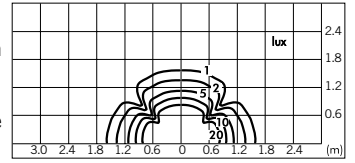

S.5311W □

4 HIGH-POWER LEDs **3000K** CRI90 760lm
Rated luminaire luminous flux 462lm
Rated input power 11W
220V-240V AC 50/60Hz / DC Not Dimmable