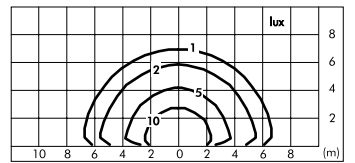

S.5267W

1 COB LED **3000K** CRI90 3690lm
Rated luminaire luminous flux 1116lm
Rated input power 38W
220V-240V AC 50/60Hz Not Dimmable