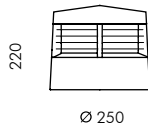

Reef bollard 360°

S.5247W

1 COB LED **3000K** CRI90 3690lm
 Rated luminaire luminous flux 2102lm
 Rated input power 38W
 220V-240V AC 50/60Hz Not Dimmable

Reef with grid

S.5277W

1 COB LED **3000K** CRI90 3690lm
 Rated luminaire luminous flux 810lm
 Rated input power 38W
 220V-240V AC 50/60Hz Not Dimmable