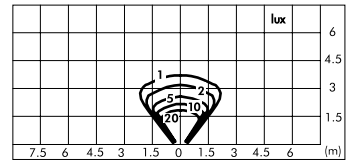

Reef bollard 180°

S.5267W

1 COB LED **3000K** CRI90 3690lm
 Rated luminaire luminous flux 1116lm
 Rated input power 38W
 220V-240V AC 50/60Hz Not Dimmable

Reef 2 x 90°

S.5227W

1 COB LED **3000K** CRI90 3690lm
 Rated luminaire luminous flux 927lm
 Rated input power 38W
 220V-240V AC 50/60Hz Not Dimmable