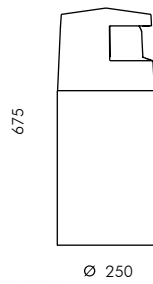

Reef bollard 180°