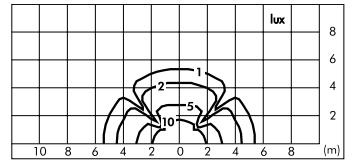

1 COB LED **3000K** CRI90 1740lm
Rated luminaire luminous flux 1090lm
Rated input power 18W
220V-240V AC 50/60Hz / DC Not Dimmable