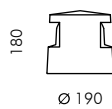

Minireef bollard 180°

S.5263W

1 COB LED **3000K** CRI90 1740lm
 Rated luminaire luminous flux 639lm
 Rated input power 18W
 220V-240V AC 50/60Hz / DC Not Dimmable

Minireef 2 x 90°

S.5223W

1 COB LED **3000K** CRI90 1740lm
 Rated luminaire luminous flux 537lm
 Rated input power 18W
 220V-240V AC 50/60Hz / DC Not Dimmable