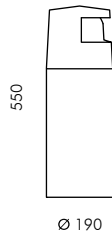

Minireef bollard 180°