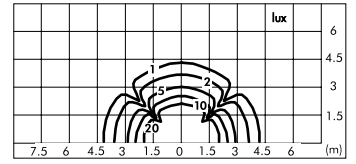

Reef bollard 2 x 90°

S.5257W

1 COB LED **3000K** CRI90 3690lm
 Rated luminaire luminous flux 927lm
 Rated input power 38W
 220V-240V AC 50/60Hz Not Dimmable

Reef 360°

S.5217W

1 COB LED **3000K** CRI90 3690lm
 Rated luminaire luminous flux 2102lm
 Rated input power 38W
 220V-240V AC 50/60Hz Not Dimmable