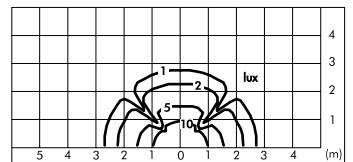

Minireef bollard 360°

S.5240W

1 COB LED **3000K** CRI90 1740lm
 Rated luminaire luminous flux 1090lm
 Rated input power 18W
 220V-240V AC 50/60Hz / DC Not Dimmable

Minireef with grid

S.5213W

1 COB LED **3000K** CRI90 1740lm
 Rated luminaire luminous flux 470lm
 Rated input power 18W
 220V-240V AC 50/60Hz / DC Not Dimmable