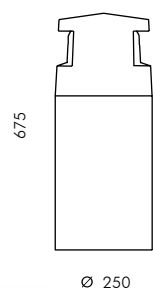

Reef bollard 2 x 90°