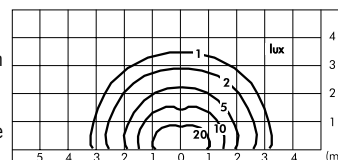

Microreef 180°

S.5330W

4 HIGH-POWER LEDs **3000K** CRI90 760lm
 Rated luminaire luminous flux 253lm
 Rated input power 11W
 220V-240V AC 50/60Hz / DC Not Dimmable

Microreef bollard 180°

S.5337W

4 HIGH-POWER LEDs **3000K** CRI90 760lm
 Rated luminaire luminous flux 253lm
 Rated input power 11W
 220V-240V AC 50/60Hz / DC Not Dimmable