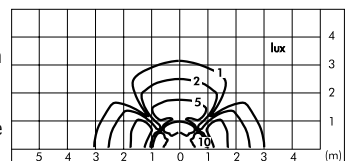

S.5377W □

4 HIGH-POWER LEDs **3000K** CRI90 760lm
Rated luminaire luminous flux 197lm
Rated input power 11W
220V-240V AC 50/60Hz / DC Not Dimmable