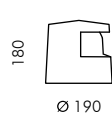

Minireef 180°