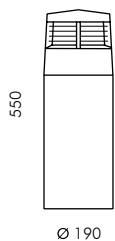

Minireef bollard with grid