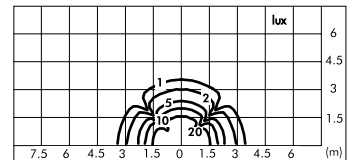

Reef bollard 360°

S.5247W

1 COB LED **3000K** CRI90 3690lm
 Rated luminaire luminous flux 2102lm
 Rated input power 38W
 220V-240V AC 50/60Hz Not Dimmable

Reef with grid

S.5277W

1 COB LED **3000K** CRI90 3690lm
 Rated luminaire luminous flux 810lm
 Rated input power 38W
 220V-240V AC 50/60Hz Not Dimmable