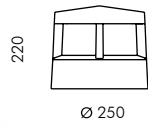

Reef bollard 2 x 90°

S.5257W

1 COB LED **3000K** CRI90 3690lm
 Rated luminaire luminous flux 927lm
 Rated input power 38W
 220V-240V AC 50/60Hz Not Dimmable

Reef 360°

S.5217W

1 COB LED **3000K** CRI90 3690lm
 Rated luminaire luminous flux 2102lm
 Rated input power 38W
 220V-240V AC 50/60Hz Not Dimmable