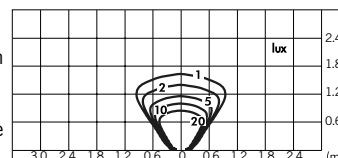

S.5320W

4 HIGH-POWER LEDs **3000K** CRI90 760lm
Rated luminaire luminous flux 240lm
Rated input power 11W
220V-240V AC 50/60Hz / DC Not Dimmable