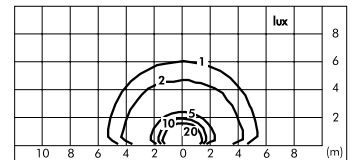

S.5263W

1 COB LED **3000K** CRI90 1740lm
Rated luminaire luminous flux 639lm
Rated input power 18W
220V-240V AC 50/60Hz / DC Not Dimmable