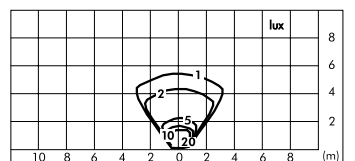

S.5253W

1 COB LED **3000K** CRI90 1740lm
Rated luminaire luminous flux 537lm
Rated input power 18W
220V-240V AC 50/60Hz / DC Not Dimmable