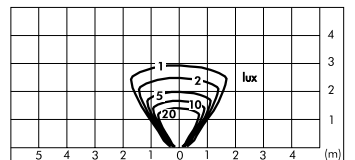

Minireef bollard 180°

S.5263W

1 COB LED **3000K** CRI90 1740lm
 Rated luminaire luminous flux 639lm
 Rated input power 18W
 220V-240V AC 50/60Hz / DC Not Dimmable

Minireef 2 x 90°

S.5223W

1 COB LED **3000K** CRI90 1740lm
 Rated luminaire luminous flux 537lm
 Rated input power 18W
 220V-240V AC 50/60Hz / DC Not Dimmable