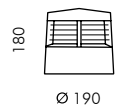

Minireef bollard 360°

S.5240W

1 COB LED **3000K** CRI90 1740lm
 Rated luminaire luminous flux 1090lm
 Rated input power 18W
 220V-240V AC 50/60Hz / DC Not Dimmable

Minireef with grid

S.5213W

1 COB LED **3000K** CRI90 1740lm
 Rated luminaire luminous flux 470lm
 Rated input power 18W
 220V-240V AC 50/60Hz / DC Not Dimmable