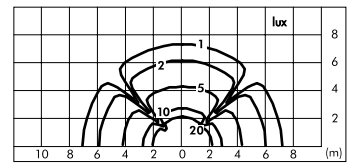

1 COB LED **3000K** CRI90 3690lm
Rated luminaire luminous flux 2102lm
Rated input power 38W
220V-240V AC 50/60Hz Not Dimmable