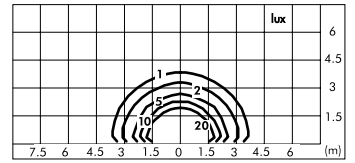

Minireef bollard with grid

S.5243W

1 COB LED **3000K** CRI90 1740lm
 Rated luminaire luminous flux 470lm
 Rated input power 18W
 220V-240V AC 50/60Hz / DC Not Dimmable

Reef 180°

S.5237W

1 COB LED **3000K** CRI90 3690lm
 Rated luminaire luminous flux 1116lm
 Rated input power 38W
 220V-240V AC 50/60Hz Not Dimmable