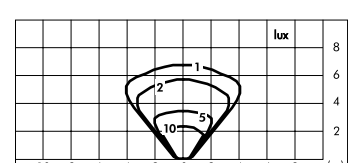

S.5257W

1 COB LED **3000K** CRI90 3690lm
Rated luminaire luminous flux 927lm
Rated input power 38W
220V-240V AC 50/60Hz Not Dimmable