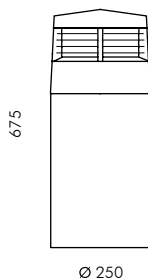

Reef bollard with grid