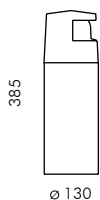

Microreef 180°

S.5330W

4 HIGH-POWER LEDs **3000K** CRI90 760lm
 Rated luminaire luminous flux 253lm
 Rated input power 11W
 220V-240V AC 50/60Hz / DC Not Dimmable

Microreef bollard 180°

S.5337W

4 HIGH-POWER LEDs **3000K** CRI90 760lm
 Rated luminaire luminous flux 253lm
 Rated input power 11W
 220V-240V AC 50/60Hz / DC Not Dimmable