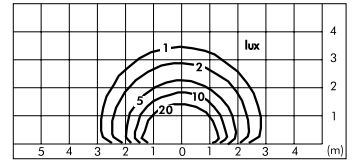

4 HIGH-POWER LEDs **3000K** CRI90 760lm
 Rated luminaire luminous flux 197lm
 Rated input power 11W
 220V-240V AC 50/60Hz / DC Not Dimmable

Minireef 180°

S.5233W

1 COB LED **3000K** CRI90 1740lm
 Rated luminaire luminous flux 639lm
 Rated input power 18W
 220V-240V AC 50/60Hz / DC Not Dimmable