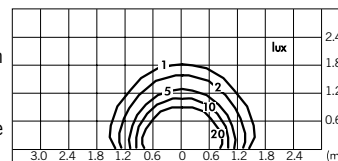

S.5330W

4 HIGH-POWER LEDs **3000K** CRI90 760lm
Rated luminaire luminous flux 253lm
Rated input power 11W
220V-240V AC 50/60Hz / DC Not Dimmable