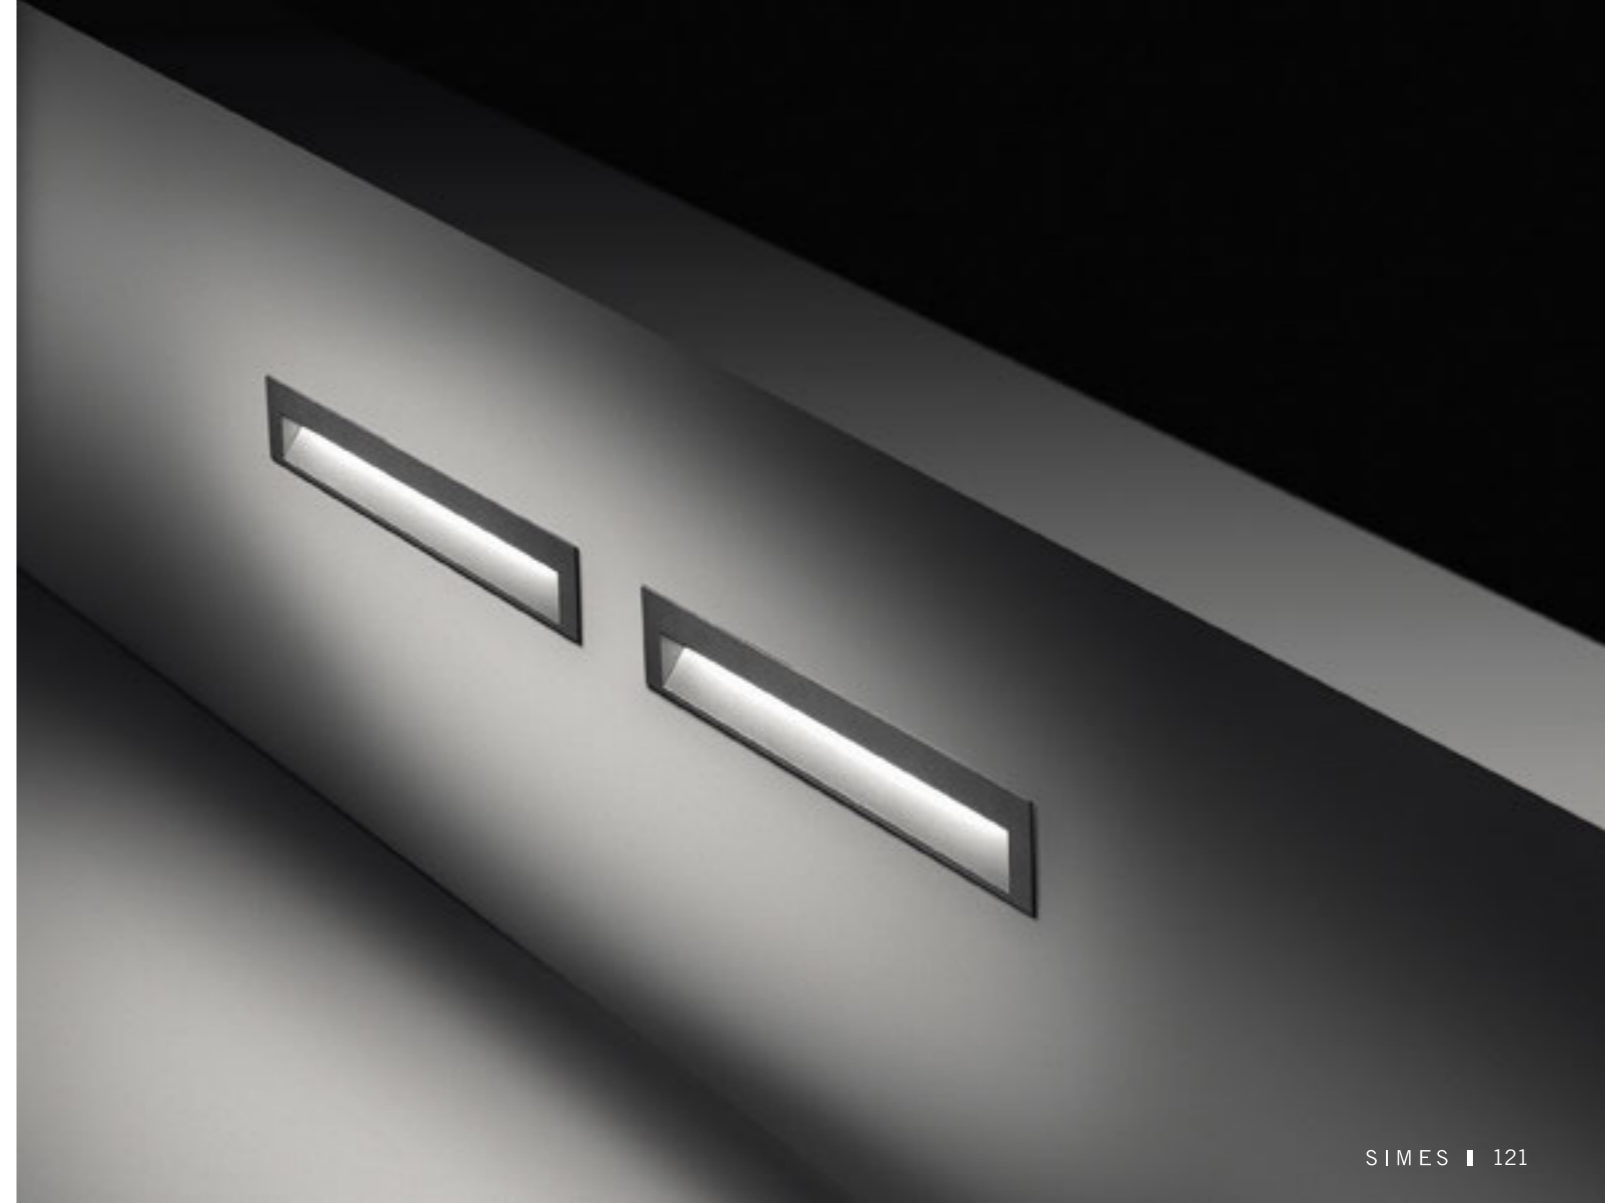

COLOUR WALKER

.09 Black

.14 Aluminium Grey

www.simes.it/marker-walker