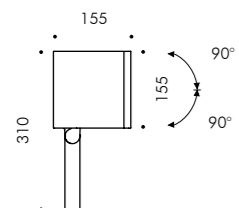

Accessory

S.1004
STAKE FOR MINILOFT and LOFT
In polypropylene
Colour: black (code .09)