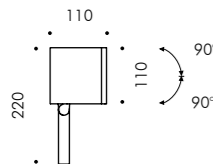

Microloft

S.6560W Spot beam with lens
LED MODULE **3000K** CRI90 260lm 2,2W
(on request 2700K CRI90 240lm)
(on request 4000K CRI80 320lm)
220V-240Vac 50/60Hz
ON/OFF Not Dimmable

S.6561W Medium beam with lens
LED MODULE **3000K** CRI90 260lm 2,2W
(on request 2700K CRI90 240lm)
(on request 4000K CRI80 320lm)
220V-240Vac 50/60Hz
ON/OFF Not Dimmable

Miniloft

S.6570W Spot beam with lenses
LED MODULE **3000K** CRI90 774lm 6,2W
(on request 2700K CRI90 714lm)
(on request 4000K CRI80 952lm)
220V-240Vac 50/60Hz
ON/OFF Not Dimmable

S.6571W Medium beam with reflector
LED MODULE **3000K** CRI90 1251lm 9,5W
(on request 2700K CRI90 1195lm)
(on request 4000K CRI80 1544lm)
220V-240Vac 50/60Hz
ON/OFF Not Dimmable

Loft

S.6580W Spot beam with lenses
LED MODULE **3000K** CRI90 2340lm 19,5W
(on request 2700K CRI90 2160lm)
(on request 4000K CRI80 2880lm)
220V-240Vac 50/60Hz
Dimmable DALI 2 / PUSH

S.6581W Flood beam with reflector
LED MODULE **3000K** CRI90 3231lm 24,2W
(on request 2700K CRI90 3071lm)
(on request 4000K CRI80 3959lm)
220V-240Vac 50/60Hz
Dimmable DALI 2 / PUSH

Accessory

S.1004
STAKE FOR MINILOFT and LOFT
In polypropylene
Colour: black (code .09)

Simes headquarter, Corte Franca, Brescia, Italy - Artwork: Franca Ghitti © Giannattilio Valli