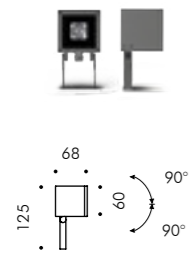

Microloft

S.6560W Spot beam with lens
LED MODULE **3000K** CRI90 260lm 2,2W
(on request 2700K CRI90 240lm)
(on request 4000K CRI80 320lm)
220V-240Vac 50/60Hz
ON/OFF Not Dimmable