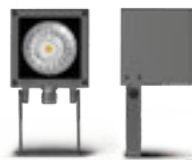

TECHNICAL DESCRIPTION

Die-cast aluminium housing with high corrosion resistance. Stainless steel A4 screws. Aluminium reflectors or with lenses. Clear toughened glass diffuser. Luminaire with one single cable entry and cable gland (MINILOFT / LOFT). Silicone gaskets. Double powder paint.

Microloft

S.6560W Spot beam with lens
 LED MODULE **3000K** CRI90 260lm 2,2W
 (on request 2700K CRI90 240lm)
 (on request 4000K CRI80 320lm)
 220V-240Vac 50/60Hz
 ON/OFF Not Dimmable

S.6561W Medium beam with lens
 LED MODULE **3000K** CRI90 260lm 2,2W
 (on request 2700K CRI90 240lm)
 (on request 4000K CRI80 320lm)
 220V-240Vac 50/60Hz
 ON/OFF Not Dimmable

Miniloft

S.6570W Spot beam with lenses
 LED MODULE **3000K** CRI90 774lm 6,2W
 (on request 2700K CRI90 714lm)
 (on request 4000K CRI80 952lm)
 220V-240Vac 50/60Hz
 ON/OFF Not Dimmable

S.6571W Medium beam with reflector
 LED MODULE **3000K** CRI90 1251lm 9,5W
 (on request 2700K CRI90 1195lm)
 (on request 4000K CRI80 1544lm)
 220V-240Vac 50/60Hz
 ON/OFF Not Dimmable

Loft

S.6580W Spot beam with lenses
 LED MODULE **3000K** CRI90 2340lm 19,5W
 (on request 2700K CRI90 2160lm)
 (on request 4000K CRI80 2880lm)
 220V-240Vac 50/60Hz
Dimmable DALI 2 / PUSH

S.6581W Flood beam with reflector
 LED MODULE **3000K** CRI90 3231lm 24,2W
 (on request 2700K CRI90 3071lm)
 (on request 4000K CRI80 3959lm)
 220V-240Vac 50/60Hz
Dimmable DALI 2 / PUSH