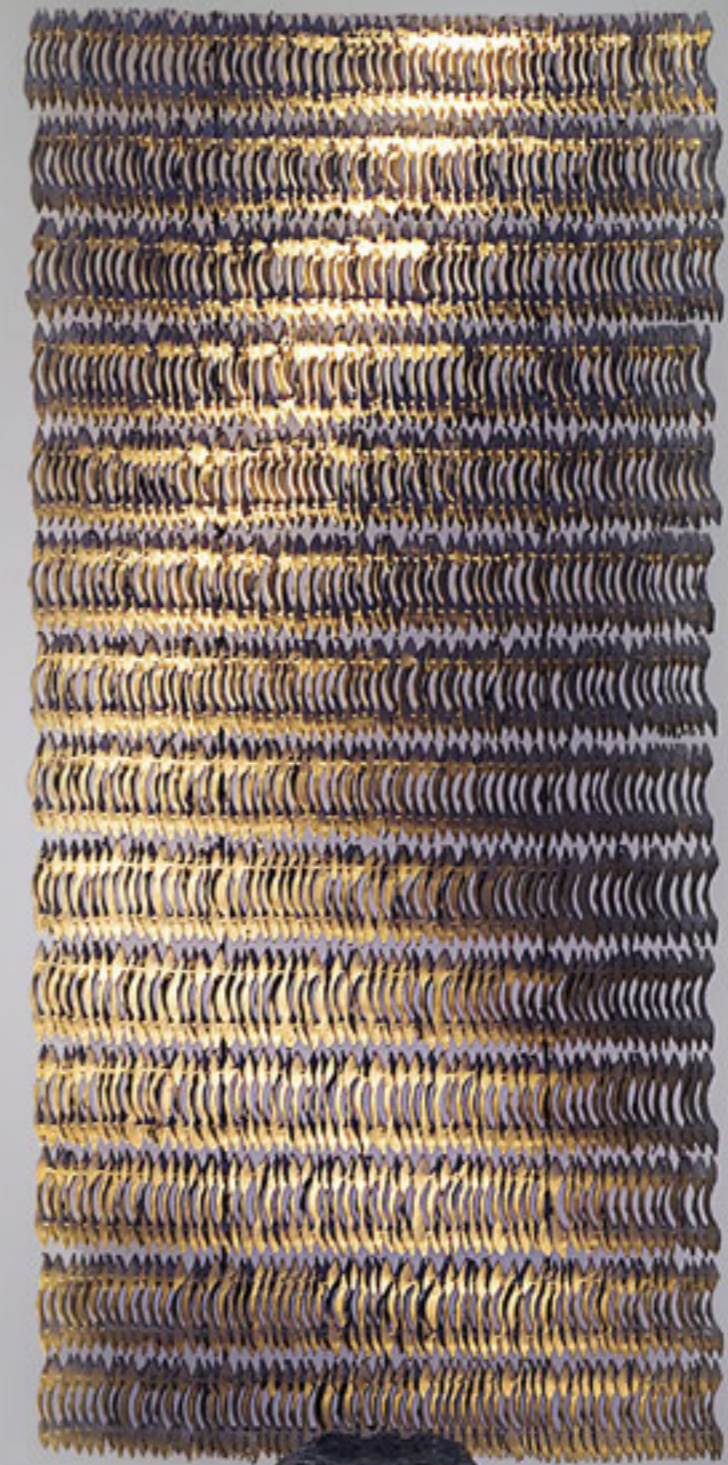

Microloft

S.6560W Spot beam with lens
LED MODULE **3000K** CRI90 260lm 2,2W
(on request 2700K CRI90 240lm)
(on request 4000K CRI80 320lm)
220V-240Vac 50/60Hz
ON/OFF Not Dimmable

S.6561W Medium beam with lens
LED MODULE **3000K** CRI90 260lm 2,2W
(on request 2700K CRI90 240lm)
(on request 4000K CRI80 320lm)
220V-240Vac 50/60Hz
ON/OFF Not Dimmable

Miniloft

S.6570W Spot beam with lenses
LED MODULE **3000K** CRI90 774lm 6,2W
(on request 2700K CRI90 714lm)
(on request 4000K CRI80 952lm)
220V-240Vac 50/60Hz
ON/OFF Not Dimmable

S.6571W Medium beam with reflector
LED MODULE **3000K** CRI90 1251lm 9,5W
(on request 2700K CRI90 1195lm)
(on request 4000K CRI80 1544lm)
220V-240Vac 50/60Hz
ON/OFF Not Dimmable

Loft

S.6580W Spot beam with lenses
LED MODULE **3000K** CRI90 2340lm 19,5W
(on request 2700K CRI90 2160lm)
(on request 4000K CRI80 2880lm)
220V-240Vac 50/60Hz
Dimmable DALI 2 / PUSH

S.6581W Flood beam with reflector
LED MODULE **3000K** CRI90 3231lm 24,2W
(on request 2700K CRI90 3071lm)
(on request 4000K CRI80 3959lm)
220V-240Vac 50/60Hz
Dimmable DALI 2 / PUSH

Accessory

S.1004
STAKE FOR MINILOFT and LOFT
In polypropylene
Colour: black (code .09)

Simes headquarter, Corte Franca, Brescia, Italy - Artwork: Franca Ghitti © Giannattilio Valli