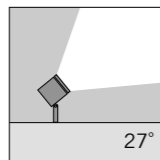

S.6571W Medium beam with reflector
LED MODULE **3000K** CRI90 1251lm 9,5W
(on request 2700K CRI90 1195lm)
(on request 4000K CRI80 1544lm)
220V-240Vac 50/60Hz
ON/OFF Not Dimmable