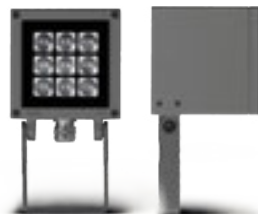

TECHNICAL DESCRIPTION

Die-cast aluminium housing with high corrosion resistance. Stainless steel A4 screws. Aluminium reflectors or with lenses. Clear toughened glass diffuser. Luminaire with one single cable entry and cable gland (MINILOFT / LOFT). Silicone gaskets. Double powder paint.

Miniloft

S.6570W Spot beam with lenses
 LED MODULE **3000K** CRI90 774lm 6,2W
 (on request 2700K CRI90 714lm)
 (on request 4000K CRI80 952lm)
 220V-240Vac 50/60Hz
 ON/OFF Not Dimmable

S.6571W Medium beam with reflector
 LED MODULE **3000K** CRI90 1251lm 9,5W
 (on request 2700K CRI90 1195lm)
 (on request 4000K CRI80 1544lm)
 220V-240Vac 50/60Hz
 ON/OFF Not Dimmable

Loft

S.6580W Spot beam with lenses
 LED MODULE **3000K** CRI90 2340lm 19,5W
 (on request 2700K CRI90 2160lm)
 (on request 4000K CRI80 2880lm)
 220V-240Vac 50/60Hz
Dimmable DALI 2 / PUSH

S.6581W Flood beam with reflector
 LED MODULE **3000K** CRI90 3231lm 24,2W
 (on request 2700K CRI90 3071lm)
 (on request 4000K CRI80 3959lm)
 220V-240Vac 50/60Hz
Dimmable DALI 2 / PUSH