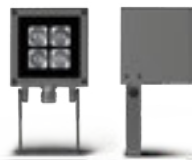

TECHNICAL DESCRIPTION

Die-cast aluminium housing with high corrosion resistance. Stainless steel A4 screws. Aluminium reflectors or with lenses. Clear toughened glass diffuser. Luminaire with one single cable entry and cable gland (MINILOFT / LOFT). Silicone gaskets. Double powder paint.

Microloft

S.6560W Spot beam with lens
 LED MODULE **3000K** CRI90 260lm 2,2W
 (on request 2700K CRI90 240lm)
 (on request 4000K CRI80 320lm)
 220V-240Vac 50/60Hz
 ON/OFF Not Dimmable

S.6561W Medium beam with lens
 LED MODULE **3000K** CRI90 260lm 2,2W
 (on request 2700K CRI90 240lm)
 (on request 4000K CRI80 320lm)
 220V-240Vac 50/60Hz
 ON/OFF Not Dimmable

Miniloft

S.6570W Spot beam with lenses
 LED MODULE **3000K** CRI90 774lm 6,2W
 (on request 2700K CRI90 714lm)
 (on request 4000K CRI80 952lm)
 220V-240Vac 50/60Hz
 ON/OFF Not Dimmable

S.6571W Medium beam with reflector
 LED MODULE **3000K** CRI90 1251lm 9,5W
 (on request 2700K CRI90 1195lm)
 (on request 4000K CRI80 1544lm)
 220V-240Vac 50/60Hz
 ON/OFF Not Dimmable