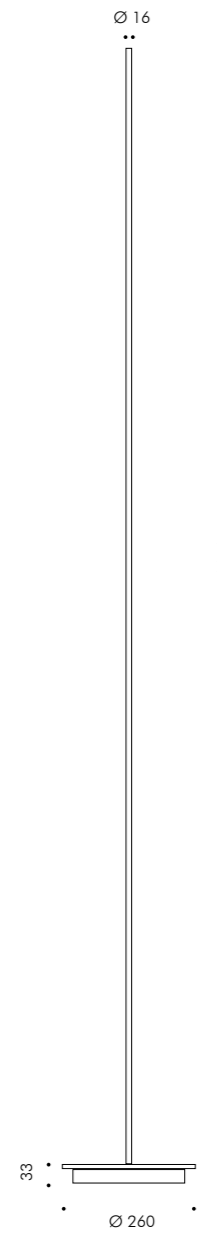

Floor standing
200cm

S.2286W Floor standing 200cm
LED MODULE 3000K CRI90 440lm 14,4W
(on request 2700K CRI90 418lm)
(on request 4000K CRI80 506lm)
220V-240Vac 50/60Hz
Push button dimmable

Supplied with cable 3,0m and Shuko plug

S.2285W Garden stake 100cm
LED MODULE 3000K CRI90 220lm 7,2W
(on request 2700K CRI90 209lm)
(on request 4000K CRI80 253lm)
24Vdc PWM

Requires constant voltage 24Vdc remote power supply
(page 522-523)

Supplied with cable 0,4m of bipolar flat cable
and fast connector.

Garden stake
100cm