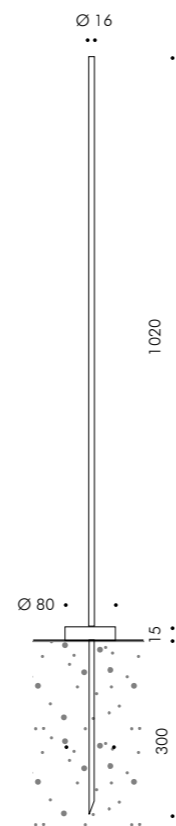

Private villa, Cortè Franca Italy - Arch. Massimo Castagna © Simes S.p.A.