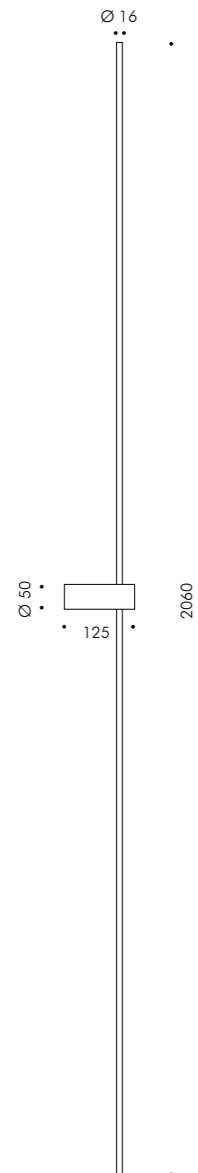

S.2281W Applique 200cm
LED MODULE 3000K CRI90 440lm 14,4W
(on request 2700K CRI90 418lm)
(on request 4000K CRI80 506lm)
24Vdc PWM

Requires constant voltage 24Vdc remote power supply
(page 522-523)

Supplied with cable 5,0m

S.2280W Applique 120cm
LED MODULE 3000K CRI90 308lm 8,6W
(on request 2700K CRI90 292lm)
(on request 4000K CRI80 354lm)
24Vdc PWM

Requires constant voltage 24Vdc remote power supply
(page 522-523)

Supplied with cable 5,0m

Applique 120cm