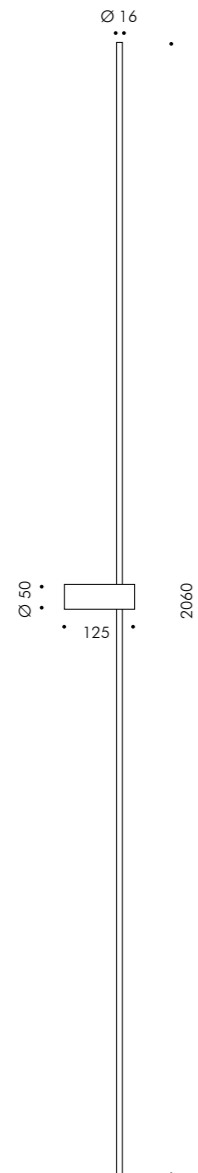

In the applique version, its thin stem can perform two different rotations: the first one, around its own axis, allows to direct the light beam, creating direct, indirect or lateral light effects; the second one, around the fixing joint, allows the rotation of the stem from a vertical position to a diagonal or horizontal position.

Adjustable light beam

Rotation of 180° around its own axis

Adjustable luminaire position (for applique version)

Rotation of 350° around the fixing joint

Applique 200 cm

S.2281W Applique 200 cm
 MID-POWER LED 3000K CRI90 480lm
 Rated luminaire luminous flux 480lm
 Rated input power 14,5W 24V DC

Require constant voltage remote power supply
 Computer-simulated photometrics

Supplied with cable 5,0m

S.2280W Applique 120 cm
 MID-POWER LED 3000K CRI90 290lm
 Rated luminaire luminous flux 290lm
 Rated input power 9W 24V DC

Require constant voltage remote power supply
 Computer-simulated photometrics

Supplied with cable 5,0m

Applique 120 cm

Floor standing
200 cm

S.2286W Floor standing 200 cm
MID-POWER LED 3000K CRI90 480lm
Rated luminaire luminous flux 480lm
Rated input power 16W
220V-240V AC 50/60Hz
Push button dimmable