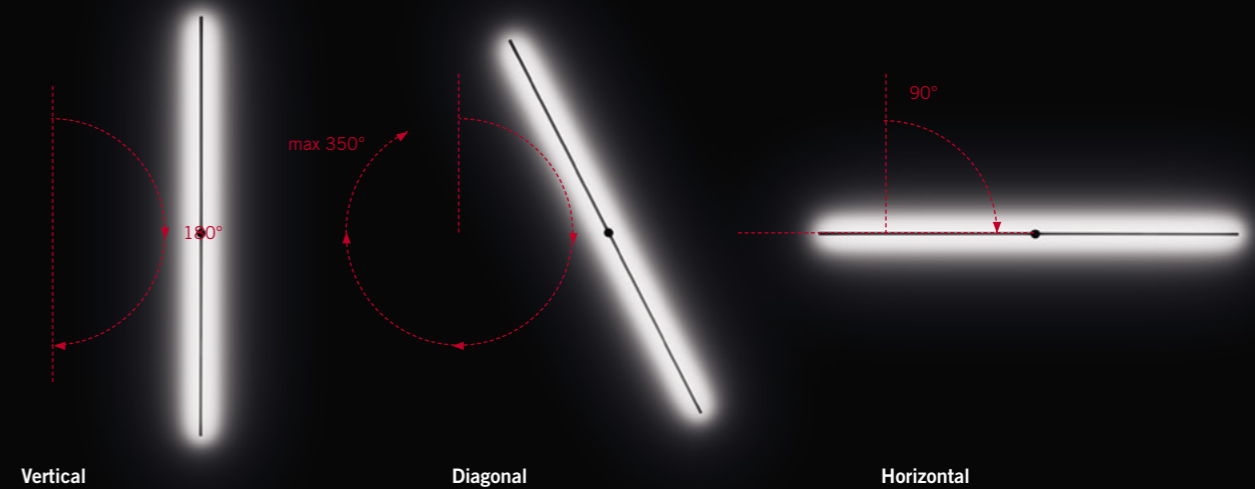

In the applique version, its thin stem can perform two different rotations: the first one, around its own axis, allows to direct the light beam, creating direct, indirect or lateral light effects; the second one, around the fixing joint, allows the rotation of the stem from a vertical position to a diagonal or horizontal position.

Adjustable light beam

Rotation of 180° around its own axis

Adjustable luminaire position (for applique version)

Rotation of 350° around the fixing joint

Applique 200 cm

S.2281W Applique 200 cm
 MID-POWER LED 3000K CRI90 480lm
 Rated luminaire luminous flux 480lm
 Rated input power 14,5W 24V DC

Require constant voltage remote power supply
 Computer-simulated photometrics

Supplied with cable 5,0m

S.2280W Applique 120 cm
 MID-POWER LED 3000K CRI90 290lm
 Rated luminaire luminous flux 290lm
 Rated input power 9W 24V DC