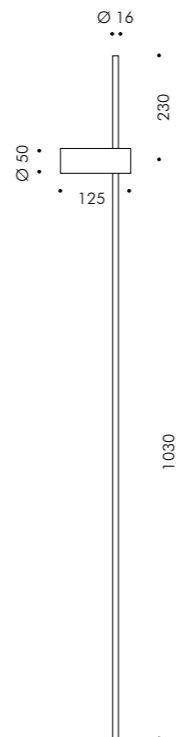

In the applique version, its thin stem can perform two different rotations: the first one, around its own axis, allows to direct the light beam, creating direct, indirect or lateral light effects; the second one, around the fixing joint, allows the rotation of the stem from a vertical position to a diagonal or horizontal position.

Adjustable light beam

Rotation of 180° around its own axis

Adjustable luminaire position (for applique version)

Rotation of 350° around the fixing joint

Applique 200 cm

S.2281W Applique 200 cm
 MID-POWER LED 3000K CRI90 480lm
 Rated luminaire luminous flux 480lm
 Rated input power 14,5W 24V DC

Require constant voltage remote power supply
 Computer-simulated photometrics

Supplied with cable 5,0m

S.2280W Applique 120 cm
 MID-POWER LED 3000K CRI90 290lm
 Rated luminaire luminous flux 290lm
 Rated input power 9W 24V DC

Require constant voltage remote power supply
 Computer-simulated photometrics

Supplied with cable 5,0m

Applique 120 cm

Floor standing
200 cm

S.2286W Floor standing 200 cm
MID-POWER LED 3000K CRI90 480lm
Rated luminaire luminous flux 480lm
Rated input power 16W
220V-240V AC 50/60Hz
Push button dimmable