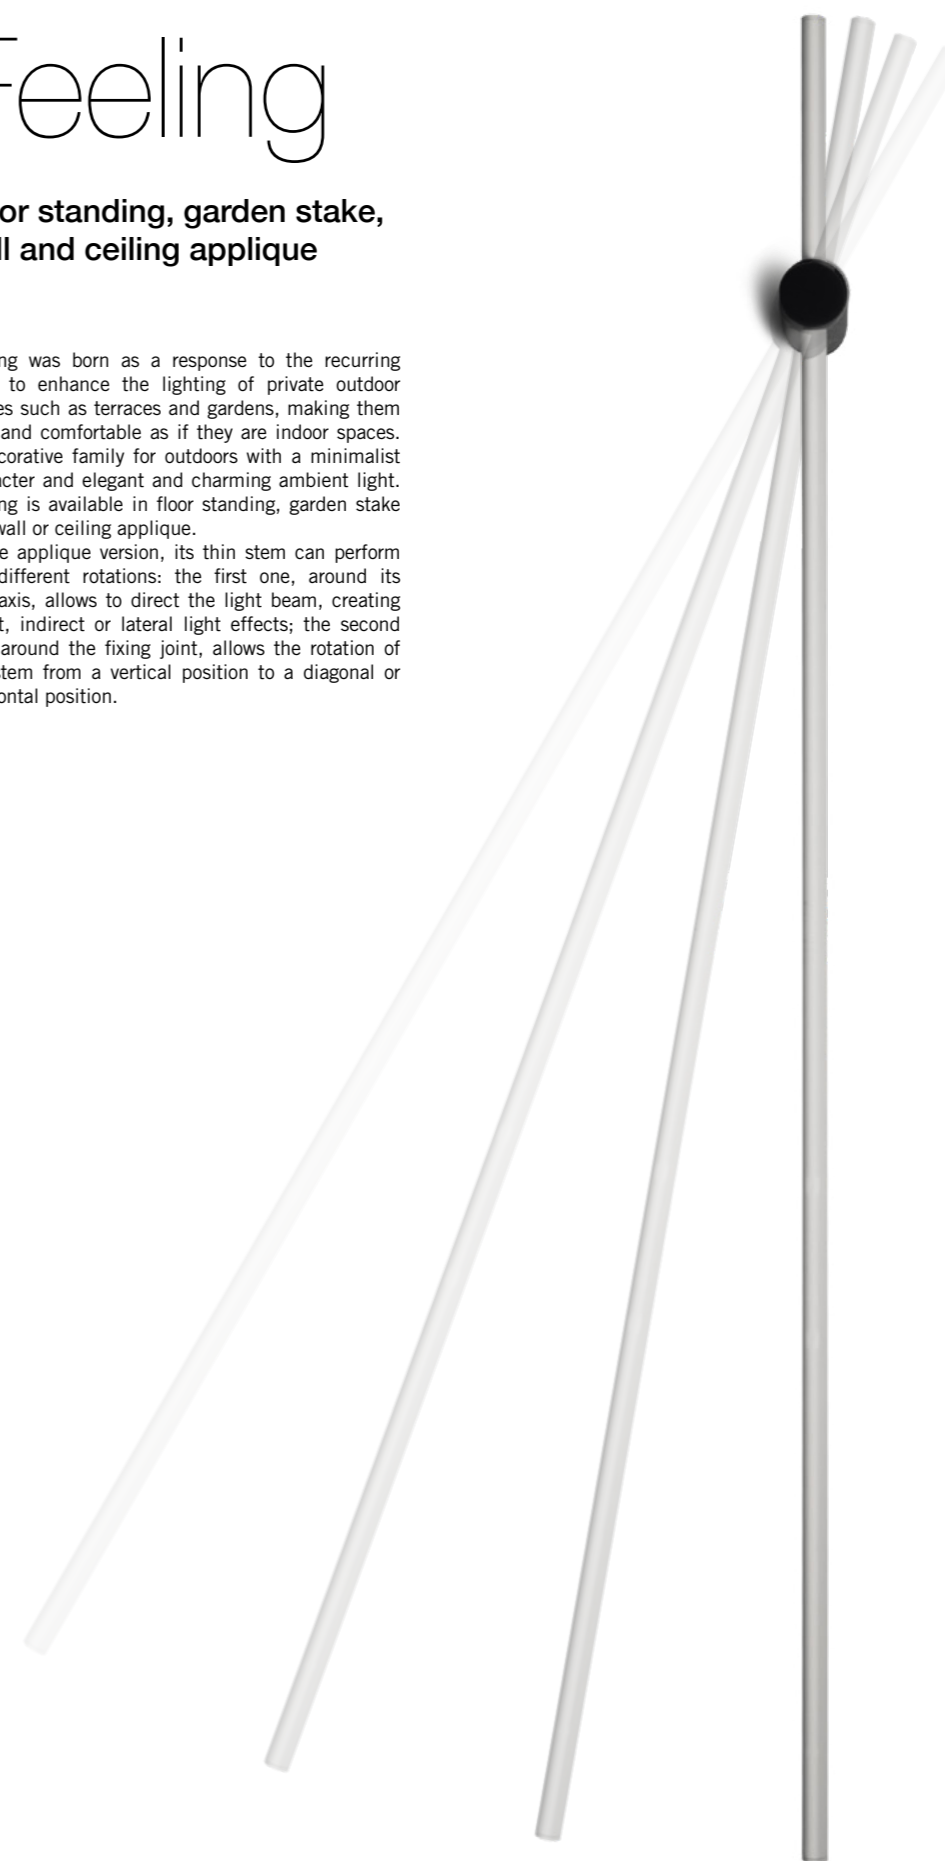

Feeling

**Floor standing, garden stake,
wall and ceiling applique**

Feeling was born as a response to the recurring need to enhance the lighting of private outdoor spaces such as terraces and gardens, making them cosy and comfortable as if they are indoor spaces. A decorative family for outdoors with a minimalist character and elegant and charming ambient light. Feeling is available in floor standing, garden stake and wall or ceiling applique.

In the applique version, its thin stem can perform two different rotations: the first one, around its own axis, allows to direct the light beam, creating direct, indirect or lateral light effects; the second one, around the fixing joint, allows the rotation of the stem from a vertical position to a diagonal or horizontal position.

Adjustable light beam

Rotation of 180° around its own axis

Adjustable luminaire position (for applique version)

Rotation of 350° around the fixing joint

Applique 200 cm

S.2281W Applique 200 cm
 MID-POWER LED 3000K CRI90 480lm
 Rated luminaire luminous flux 480lm
 Rated input power 14,5W 24V DC