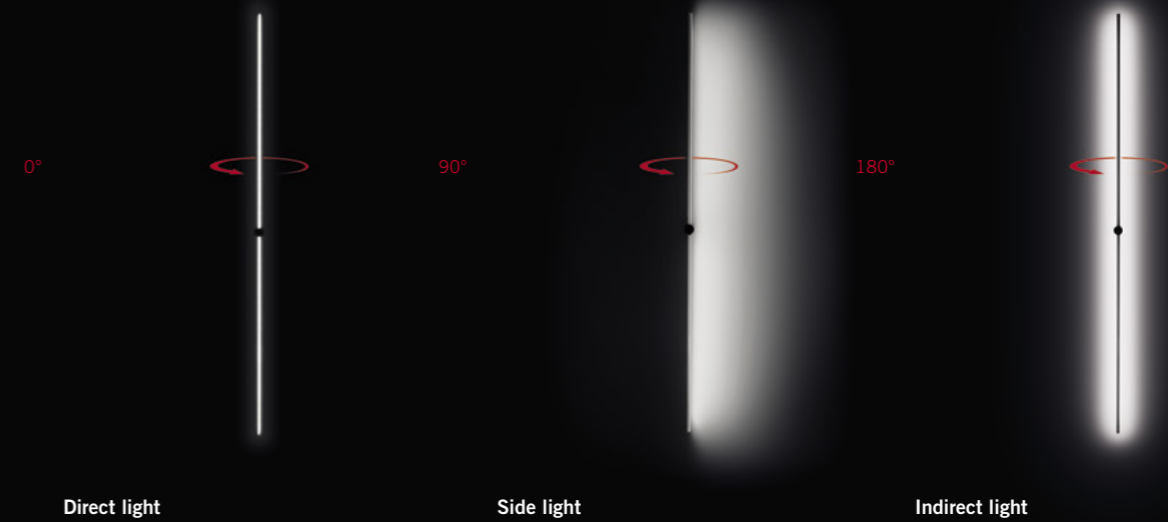

In the applique version, its thin stem can perform two different rotations: the first one, around its own axis, allows to direct the light beam, creating direct, indirect or lateral light effects; the second one, around the fixing joint, allows the rotation of the stem from a vertical position to a diagonal or horizontal position.

Adjustable light beam

Rotation of 180° around its own axis

Adjustable luminaire position (for applique version)

Rotation of 350° around the fixing joint

Applique 200 cm

S.2281W Applique 200 cm
 MID-POWER LED 3000K CRI90 480lm
 Rated luminaire luminous flux 480lm
 Rated input power 14,5W 24V DC

Require constant voltage remote power supply
 Computer-simulated photometrics

Supplied with cable 5,0m

S.2280W Applique 120 cm
 MID-POWER LED 3000K CRI90 290lm
 Rated luminaire luminous flux 290lm
 Rated input power 9W 24V DC