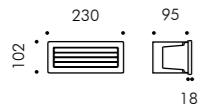

Brique rectangular with grille

S.4502W
LED MODULE **3000K** CRI90 967lm 7,3W
(on request 2700K CRI90 893lm)
(on request 4000K CRI80 1368lm)
220V-240V AC 50/60Hz
Phase-cut dimmer
Recessing box not included

Version with DALI 2 power supply
available on request with surcharge.