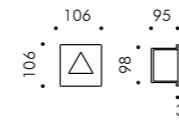

Minidiapason square

S.4573W
LED MODULE **3000K** CRI90 120lm 1,0W
(on request 2700K CRI90 114lm)
(on request 4000K CRI80 149lm)
220V-240Vac 50/60Hz
ON/OFF Not Dimmable
Recessing box not included

S.4613
RECESSING BOX for MINIDIAPASON SQUARE
98 x 98mm
Width 95mm