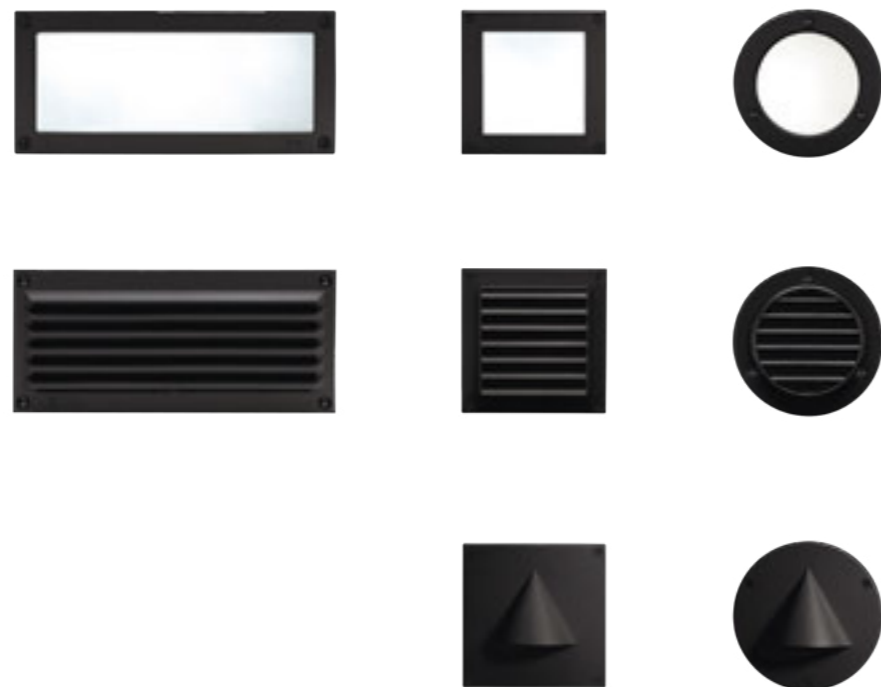

BRIQUE / DIAPASON Step light (wall recessed)

SIMES

BRIQUE / DIAPASON

Brique and Diapason are wall recessed luminaires available in rectangular, square and round shape, each available in several variants, with front ring, with 45° grille or with visor. Classic design and low power consumption make Brique and Diapason an energy efficient lighting solution from Simes.

TECHNICAL DESCRIPTION

Die-cast aluminium housing with high corrosion resistance. Opal toughened glass diffuser. Stainless steel A4 screws. Silicon gaskets. Double powder paint.

MINIDIAPASON / MINIBRIQUE

Luminaire with one single cable entry and grommet.

BRIQUE

Luminaire with double cable entry and grommet.

PROTECTION CLASS

IP54 MINIDIAPASON / MINIBRIQUE
IP65 BRIQUE

ISOLATION CLASS

CLASS I ⊕

MECHANICAL RESISTANCE