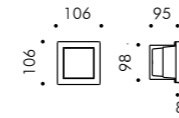

Minibrigue square with ring

S.4543W
LED MODULE **3000K** CRI90 120lm 1,0W
(on request 2700K CRI90 114lm)
(on request 4000K CRI80 149lm)
220V-240Vac 50/60Hz
ON/OFF Not Dimmable
Recessing box not included

S.4613
RECESSING BOX for MINIBRIQUE SQUARE
98 x 98mm
Width 95mm