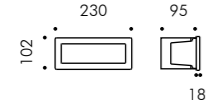

Brique rectangular with ring

S.4511W
LED MODULE **3000K** CRI90 967lm 7,3W
(on request 2700K CRI90 893lm)
(on request 4000K CRI80 1368lm)
220V-240V AC 50/60Hz
Phase-cut dimmer
Recessing box not included

Version with DALI 2 power supply
available on request with surcharge