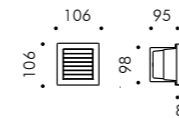

Minibrigue square with grille

S.4561W
LED MODULE **3000K** CRI90 120lm 1,0W
(on request 2700K CRI90 114lm)
(on request 4000K CRI80 149lm)
220V-240Vac 50/60Hz
ON/OFF Not Dimmable
Recessing box not included

S.4613
RECESSING BOX for MINIBRIQUE SQUARE
98 x 98mm
Width 95mm