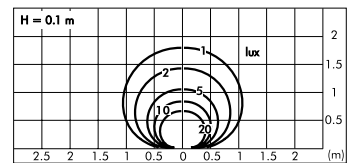

Colour:

○ Aluminium grey (code 14)

*For the latest technical information
and luminaire updates with LED
technology please refer to
www.simes.it*

Minibrique rectangular with trim

S.4552W

MID-POWER LEDs **3000K** CRI90 452lm
 Rated luminaire luminous flux 125lm
 Rated input power 6W
 220V-240V AC 50/60Hz / DC Not Dimmable
 Recessing box not included