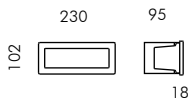

Brique rectangular with trim

S.4511W

MID-POWER LEDs **3000K** CRI90 950lm
Rated luminaire luminous flux 356lm
Rated input power 10W
220V-240V AC 50/60Hz Phase-cut dimmer
Recessing box not included