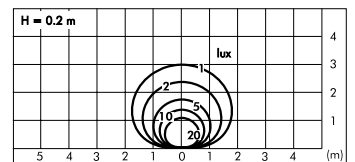

S.4553

RECESSING BOX for MINIBRIQUE
 184 x 74 mm Width 90 mm

Brique rectangular with trim

S.4511W

MID-POWER LEDs **3000K** CRI90 950lm
 Rated luminaire luminous flux 356lm
 Rated input power 10W
 220V-240V AC 50/60Hz Phase-cut dimmer
 Recessing box not included