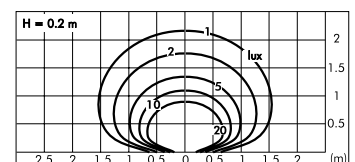

S.4503

RECESSING BOX for BRIQUE
 220 x 92 mm Width 95 mm

Megabrique rectangular with grille

S.4521W

MID-POWER LEDs **3000K** CRI90 1140lm
 Rated luminaire luminous flux 172lm
 Rated input power 17W
 220V-240V AC 50/60Hz / DC Not Dimmable
 Recessing box not included