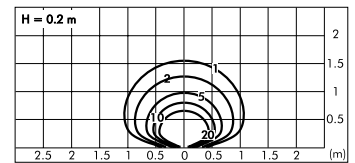

S.4553

RECESSING BOX for MINIBRIQUE
 184 x 74 mm Width 90 mm

Brique rectangular with grille

S.4502W

MID-POWER LEDs **3000K** CRI90 950lm
 Rated luminaire luminous flux 89lm
 Rated input power 10W
 220V-240V AC 50/60Hz Phase-cut dimmer
 Recessing box not included