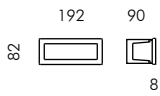

Colour:

○ Aluminium grey (code 14)

*For the latest technical information
and luminaire updates with LED
technology please refer to
www.simes.it*

Minibrique rectangular with trim

S.4552W

MID-POWER LEDs **3000K** CRI90 452lm
 Rated luminaire luminous flux 125lm
 Rated input power 6W
 220V-240V AC 50/60Hz / DC Not Dimmable
 Recessing box not included