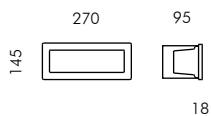

Megabrique rectangular with trim

S.4525W

MID-POWER LEDs **3000K** CRI90 1140lm
Rated luminaire luminous flux 581lm
Rated input power 17W
220V-240V AC 50/60Hz / DC Not Dimmable
Recessing box not included