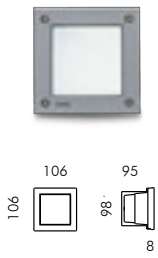

Minibrique square with trim

S.4543W

MID-POWER LED **3000K** CRI90 105lm
Rated luminaire luminous flux 35lm
Rated input power 2,4W
220V-240V AC 50/60Hz / DC Not Dimmable
Recessing box not included