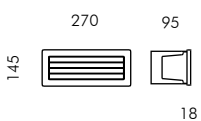

Megabrique rectangular with grille

S.4521W

MID-POWER LEDs **3000K** CRI90 1140lm
Rated luminaire luminous flux 172lm
Rated input power 17W
220V-240V AC 50/60Hz / DC Not Dimmable
Recessing box not included