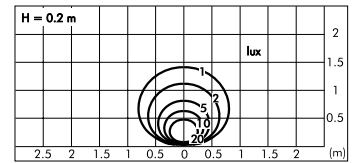

S.4523

RECESSING BOX for MEGABRIQUE
 263 x 135 mm Width 95 mm

Minibrique square with trim

S.4543W

MID-POWER LED **3000K** CRI90 105lm
 Rated luminaire luminous flux 35lm
 Rated input power 2,4W
 220V-240V AC 50/60Hz / DC Not Dimmable
 Recessing box not included