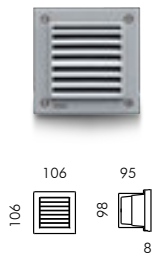

Minibrique square with grille

S.4561W

MID-POWER LED **3000K** CRI90 105lm
Rated luminaire luminous flux 6lm
Rated input power 2,4W
220V-240V AC 50/60Hz / DC Not Dimmable
Recessing box not included