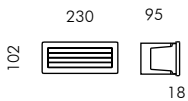

Brique rectangular with grille

S.4502W

MID-POWER LEDs **3000K** CRI90 950lm
Rated luminaire luminous flux 89lm
Rated input power 10W
220V-240V AC 50/60Hz Phase-cut dimmer
Recessing box not included