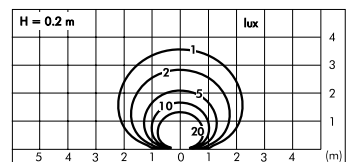

S.4503

RECESSING BOX for BRIQUE
 220 x 92 mm Width 95 mm

Megabrique rectangular with trim

S.4525W

MID-POWER LEDs **3000K** CRI90 1140lm
 Rated luminaire luminous flux 581lm
 Rated input power 17W
 220V-240V AC 50/60Hz / DC Not Dimmable
 Recessing box not included