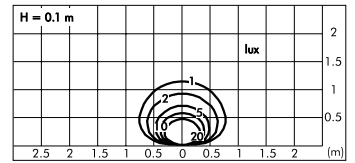

S.4523

RECESSING BOX for MEGABRIQUE
 263 x 135 mm Width 95 mm

Minibrique rectangular with grille

S.4551W

MID-POWER LEDs **3000K** CRI90 452lm
 Rated luminaire luminous flux 34lm
 Rated input power 6W
 220V-240V AC 50/60Hz / DC Not Dimmable
 Recessing box not included