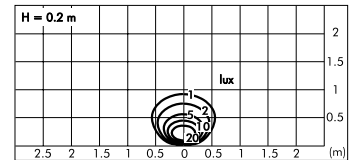

S.4613
RECESSING BOX for
MINIBRIQUE SQUARE
98 x 98 mm
Width 95 mm