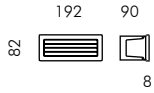

Minibrique rectangular with grille

S.4551W

MID-POWER LEDs **3000K** CRI90 452lm
Rated luminaire luminous flux 34lm
Rated input power 6W
220V-240V AC 50/60Hz / DC Not Dimmable
Recessing box not included