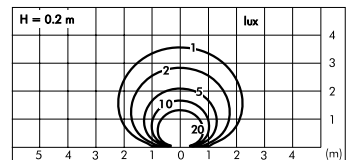

Minibrique rectangular with trim

S.4552W

With leds white **3000K** CRI90 452lm
Rated luminaire luminous flux 125lm
Rated input power 6W 230V
Recessing box not included

S.4556

For lamp TC-S 7W 2G7 400lm
Rated luminaire luminous flux 100lm
Rated input power 8W 230V
Recessing box not included

S.4553

RECESSING BOX for MINIBRIQUE
184 x 74 mm Width 90 mm

Brique rectangular with trim

S.4511W

With leds white **3000K** CRI90 950lm
Rated luminaire luminous flux 356lm
Rated input power 10W 230V
Recessing box not included

S.4506

For lamp TC-DEL 18W G24q-2 1200lm
Rated luminaire luminous flux 312lm
Rated input power 22W 230V
Recessing box not included

S.4503

RECESSING BOX for BRIQUE
220 x 92 mm Width 95 mm

Megabrique rectangular with trim

S.4525W

With leds white **3000K** CRI90 1140lm
Rated luminaire luminous flux 581lm
Rated input power 17W 230V
Recessing box not included

S.4526

For lamp TC-DEL 26W G24q-3 1800lm
Rated luminaire luminous flux 504lm
Rated input power 31W 230V
Recessing box not included

S.4523

RECESSING BOX for MEGABRIQUE
263 x 135 mm Width 95 mm