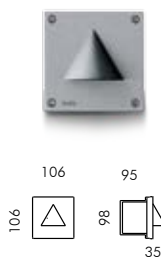

Minidiapason

S.4573W
With leds white **3000K** CR190 105lm
Rated luminaire luminous flux 38lm
Rated input power 2,4W 230V
Recessing box not included