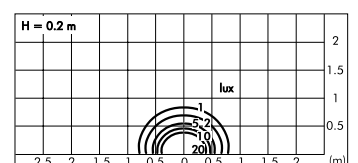

S.4613
RECESSING BOX for
MINIDIAPASON SQUARE
98 x 98 mm
Width 95 mm