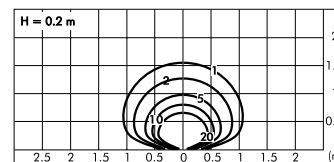

Minibrique rectangular with grille

S.4551W

With leds white **3000K** CRI90 452lm
Rated luminaire luminous flux 34lm
Rated input power 6W 230V
Recessing box not included

S.4559

For lamp TC-S 7W 2G7 400lm
Rated luminaire luminous flux 20lm
Rated input power 8W 230V
Recessing box not included

S.4553

RECESSING BOX for MINIBRIQUE
184 x 74 mm Width 90 mm

Brique rectangular with grille

S.4502W

With leds white **3000K** CRI90 950lm
Rated luminaire luminous flux 89lm
Rated input power 10W 230V
Recessing box not included

S.4509

For lamp TC-DEL 18W G24q-2 1200lm
Rated luminaire luminous flux 84lm
Rated input power 22W 230V
Recessing box not included

S.4503

RECESSING BOX for BRIQUE
220 x 92 mm Width 95 mm

Megabrique rectangular with grille

S.4521W

With leds white **3000K** CRI90 1140lm
Rated luminaire luminous flux 172lm
Rated input power 17W 230V
Recessing box not included

S.4529

For lamp TC-DEL 26W G24q-3 1800lm
Rated luminaire luminous flux 126lm
Rated input power 31W 230V
Recessing box not included

S.4523

RECESSING BOX for MEGABRIQUE
263 x 135 mm Width 95 mm