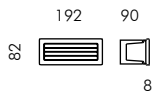

Minibrique rectangular with grille

S.4551W

With leds white **3000K** CRI90 452lm
Rated luminaire luminous flux 34lm
Rated input power 6W 230V
Recessing box not included