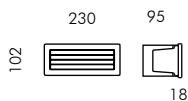

Brique rectangular with grille

S.4502W

With leds white **3000K** CRI90 950lm
Rated luminaire luminous flux 89lm
Rated input power 10W 230V
Recessing box not included