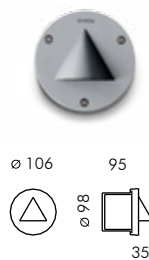

Minidiapason

S.4563W ☐

With leds white **3000K** CRI90 105lm
Rated luminaire luminous flux 38lm
Rated input power 2,4W 230V
Recessing box not included