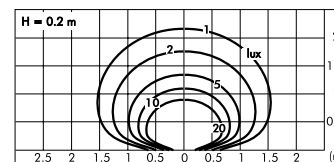

Minibrique rectangular with grille

S.4551W

With leds white **3000K** CRI90 452lm
Rated luminaire luminous flux 34lm
Rated input power 6W 230V
Recessing box not included

S.4559

For lamp TC-S 7W 2G7 400lm
Rated luminaire luminous flux 20lm
Rated input power 8W 230V
Recessing box not included

S.4553

RECESSING BOX for MINIBRIQUE
184 x 74 mm Width 90 mm

Brique rectangular with grille

S.4502W

With leds white **3000K** CRI90 950lm
Rated luminaire luminous flux 89lm
Rated input power 10W 230V
Recessing box not included

S.4509

For lamp TC-DEL 18W G24q-2 1200lm
Rated luminaire luminous flux 84lm
Rated input power 22W 230V
Recessing box not included

S.4503

RECESSING BOX for BRIQUE
220 x 92 mm Width 95 mm

Megabrique rectangular with grille

S.4521W

With leds white **3000K** CRI90 1140lm
Rated luminaire luminous flux 172lm
Rated input power 17W 230V
Recessing box not included

S.4529

For lamp TC-DEL 26W G24q-3 1800lm
Rated luminaire luminous flux 126lm
Rated input power 31W 230V
Recessing box not included

S.4523

RECESSING BOX for MEGABRIQUE
263 x 135 mm Width 95 mm