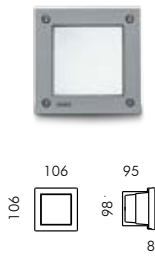

Minibrique square with trim

S.4543W
With leds white **3000K** CR190 105lm
Rated luminaire luminous flux 35lm
Rated input power 2,4W 230V
Recessing box not included