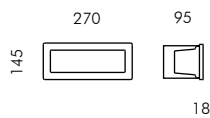

Megabrique rectangular with trim

S.4525W

With leds white **3000K** CRI90 1140lm
Rated luminaire luminous flux 581lm
Rated input power 17W 230V
Recessing box not included