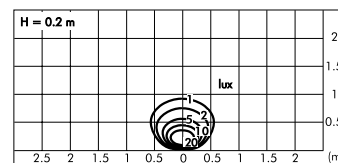

S.4612

RECESSING BOX for
MINIBRIQUE ROUND
Ø 98 mm
Width 95 mm