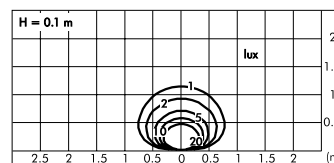

Minibrique rectangular with grille

S.4551W

With leds white **3000K** CRI90 452lm
Rated luminaire luminous flux 34lm
Rated input power 6W 230V
Recessing box not included

S.4559

For lamp TC-S 7W 2G7 400lm
Rated luminaire luminous flux 20lm
Rated input power 8W 230V
Recessing box not included

S.4553

RECESSING BOX for MINIBRIQUE
184 x 74 mm Width 90 mm

Brique rectangular with grille

S.4502W

With leds white **3000K** CRI90 950lm
Rated luminaire luminous flux 89lm
Rated input power 10W 230V
Recessing box not included

S.4509

For lamp TC-DEL 18W G24q-2 1200lm
Rated luminaire luminous flux 84lm
Rated input power 22W 230V
Recessing box not included

S.4503

RECESSING BOX for BRIQUE
220 x 92 mm Width 95 mm

Megabrique rectangular with grille

S.4521W

With leds white **3000K** CRI90 1140lm
Rated luminaire luminous flux 172lm
Rated input power 17W 230V
Recessing box not included

S.4529

For lamp TC-DEL 26W G24q-3 1800lm
Rated luminaire luminous flux 126lm
Rated input power 31W 230V
Recessing box not included

S.4523

RECESSING BOX for MEGABRIQUE
263 x 135 mm Width 95 mm