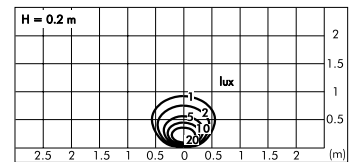

S.4613
RECESSING BOX for
MINIBRIQUE SQUARE
98 x 98 mm
Width 95 mm