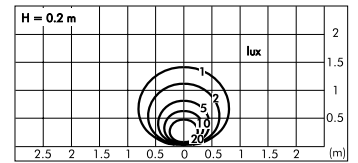

S.4613
RECESSING BOX for
MINIBRIQUE SQUARE
98 x 98 mm
Width 95 mm