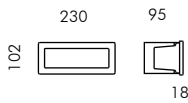

Brique rectangular with trim

S.4511W

With leds white **3000K** CRI90 950lm
Rated luminaire luminous flux 356lm
Rated input power 10W 230V
Recessing box not included