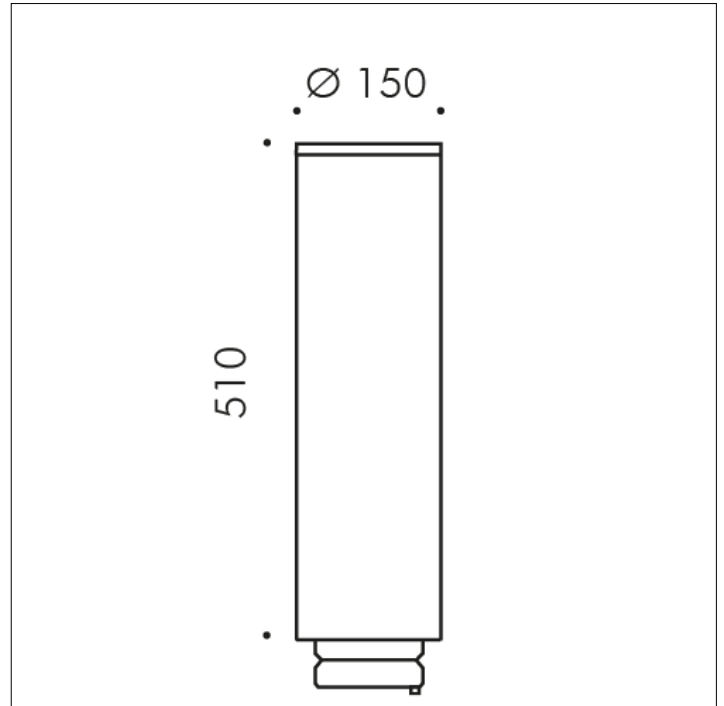

## ACCESSORY

**S.1496**  
**SHIFT PRO TOP HEAD READY FOR WI-FI ACCESS**  
**POINT**

Designed for Wi-Fi network Access Point. The head features a compartment diameter 110mm and Height 400mm, intended to accommodate commercially available Wi-Fi devices. Devices and Antennas not included

Possibility to add to SHIFT PRO POLE up to three additional heads, obtaining a configuration of two or maximum four heads.  
Accessory available in the following colors: Black (cod.09)