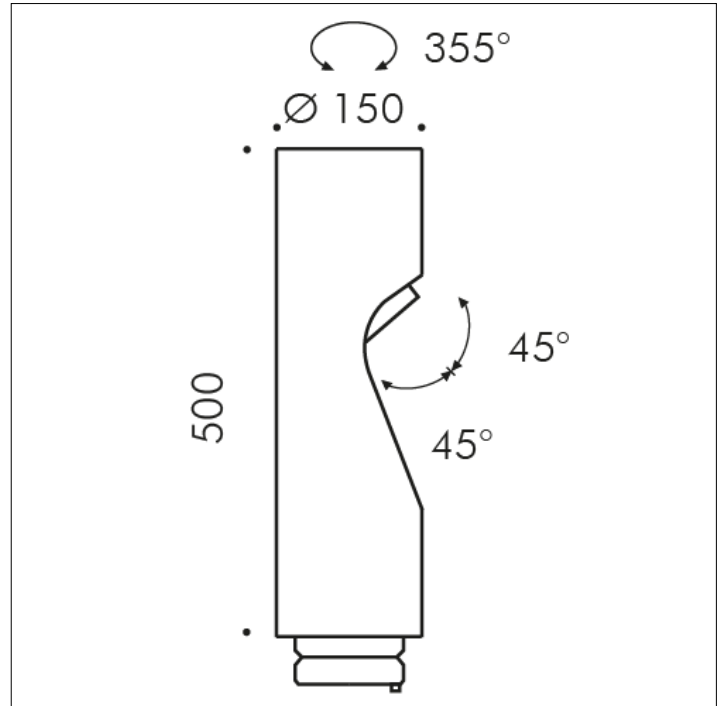

ACCESSORY

**S.1491N
SHIFT PRO ADDITIONAL HEAD WITH 38° OPTIC**

LED MODULE 4000K CRI80 Rated module luminous flux: 4292lm
Rated luminaire luminous flux: 3002lm Rated module power: 27W
Rated luminaire power: 30,4W 220V-240Vac 50/60Hz Dimmable
DALI 2 / PUSH IK10

Possibility to add to SHIFT PRO POLE up to three additional heads, obtaining a configuration of two or maximum four heads.
Accessory available in the following colors: Black (cod.09),
Anthracite grey (cod.24)