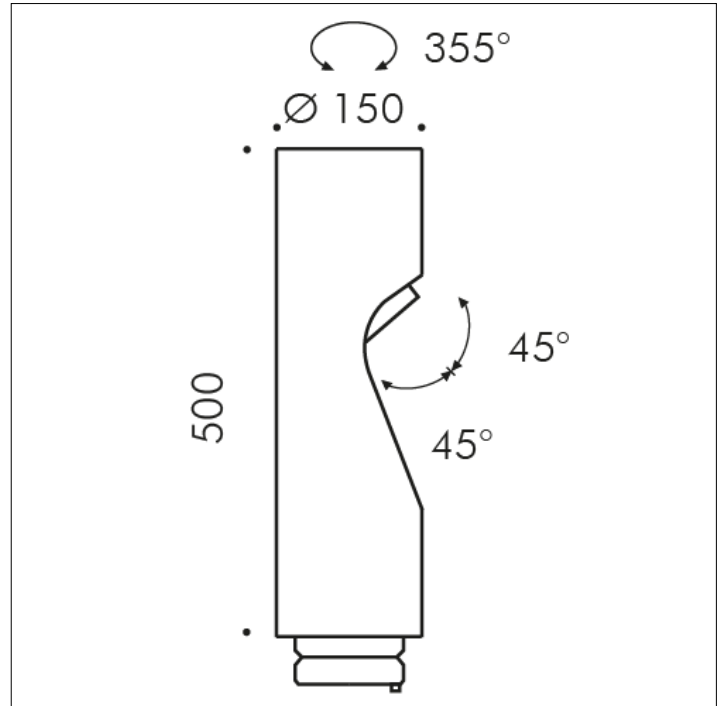

ACCESSORY

S.1492H
SHIFT PRO ADDITIONAL HEAD WITH ELLIPTIC OPTIC

LED MODULE 2700K CRI80 Rated module luminous flux: 4018lm
 Rated luminaire luminous flux: 2447lm Rated module power: 27W
 Rated luminaire power: 30,4W 220V-240Vac 50/60Hz Dimmable
 DALI 2 / PUSH IK10

Possibility to add to SHIFT PRO POLE up to three additional heads, obtaining a configuration of two or maximum four heads.
 Accessory available in the following colors: Black (cod.09),
 Anthracite grey (cod.24)