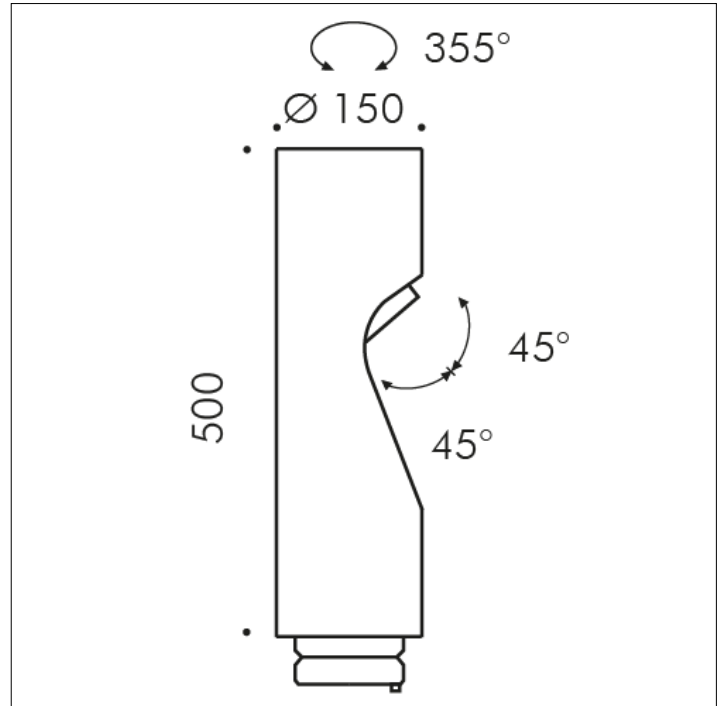

## ACCESSORY

**S.1490H  
SHIFT PRO ADDITIONAL HEAD WITH 19° OPTIC**

LED MODULE 2700K CRI80 Rated module luminous flux: 4018lm  
Rated luminaire luminous flux: 1997lm Rated module power: 27W  
Rated luminaire power: 30,4W With Honeycomb filter  
220V-240Vac 50/60Hz Dimmable DALI 2 / PUSH IK10  
Possibility to add to SHIFT PRO POLE up to three additional  
heads, obtaining a configuration of two or maximum four heads.  
Accessory available in the following colors: Black (cod.09),  
Anthracite grey (cod.24)