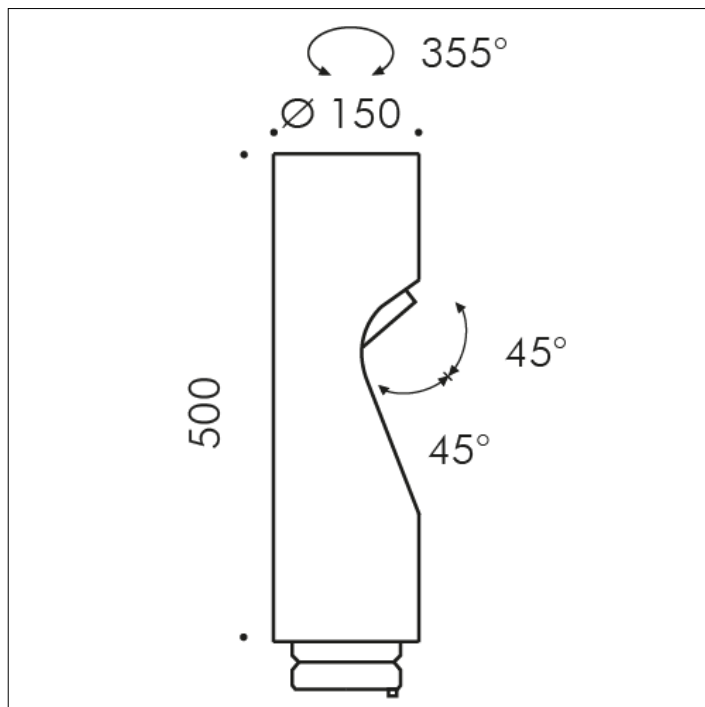

ACCESSORY

S.1491W
SHIFT PRO ADDITIONAL HEAD WITH 38° OPTIC

LED MODULE 3000K CRI80 Rated module luminous flux: 4240lm
 Rated luminaire luminous flux: 2966lm Rated module power: 27W
 Rated luminaire power: 30,4W 220V-240Vac 50/60Hz Dimmable
 DALI 2 / PUSH IK10

Possibility to add to SHIFT PRO POLE up to three additional heads, obtaining a configuration of two or maximum four heads.

Accessory available in the following colors: Black (cod.09),
 Anthracite grey (cod.24)