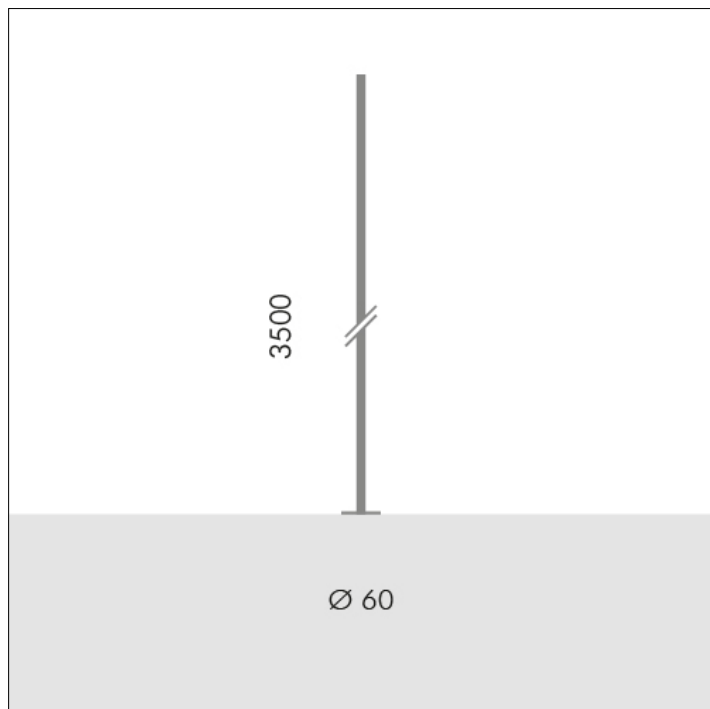

## ACCESSORY

**S.2807**  
**H 3,5m Ø60mm CYLINDRICAL POLE**

Accessory available in the following colors: Dark green (cod.07),  
Black (cod.09), Burnished bronze (cod.20), Anthracite grey  
(cod.24)