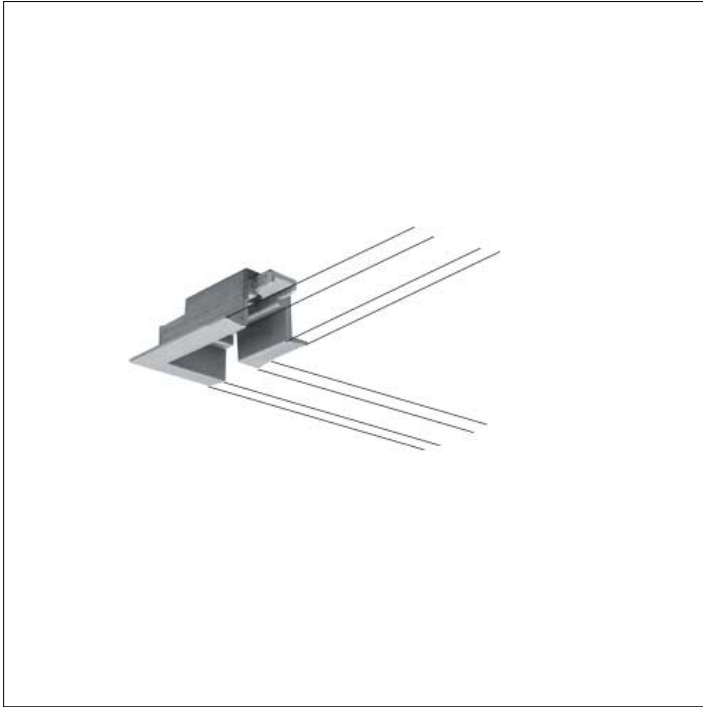

ACCESSORY**S.2325
90° JUNCTION ACCESSORY FOR SINGLE FLAT
SURFACES**

All recessed mounted versions may be connected to create luminous angles at 90° in relation to a single installation plan (wall or ceiling) with the specific accessories.

Accessory available in the following colors: White (cod.01), Aluminium grey (cod.14)