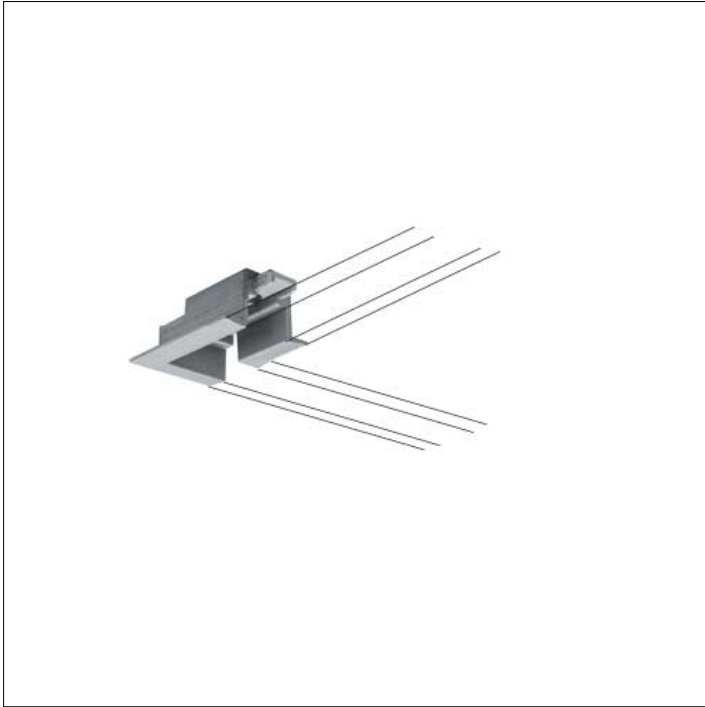

ACCESSORY**S.2325
90° JUNCTION ACCESSORY FOR SINGLE FLAT
SURFACES**

All recessed mounted versions may be connected to create luminous angles at 90° in relation to a single installation plan (wall or ceiling) with the specific accessories.

Accessory available in the following colors: White (cod.01), Aluminium grey (cod.14)