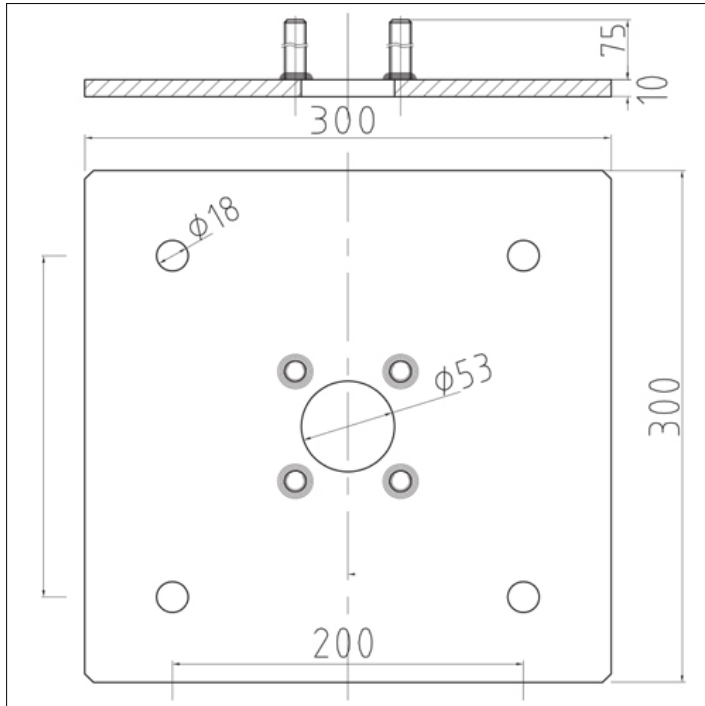

## ACCESSORY

**S.7108**  
**FIXING BASE FOR PARK RECTANGULAR POLE**

Base 300x300mm Spacing 200x200mm Holes for M16  
Accessory available in the following colors: Aluminium grey  
(cod.14), Anthracite grey (cod.24)