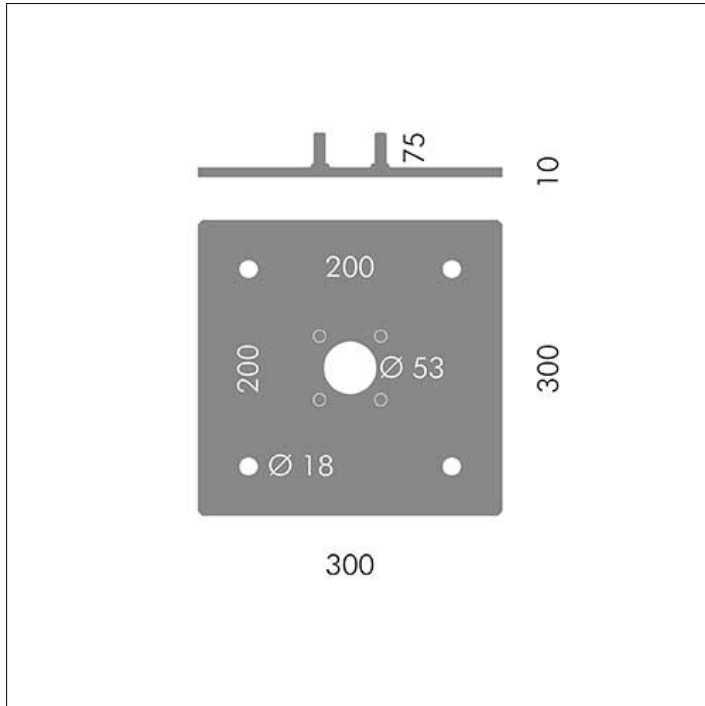

## ACCESSORY

**S.7108**  
**FIXING BASE FOR PARK RECTANGULAR POLE**

Base 300x300mm Spacing 200x200mm Holes for M16  
Accessory available in the following colors: Aluminium grey (cod.14), Anthracite grey (cod.24)