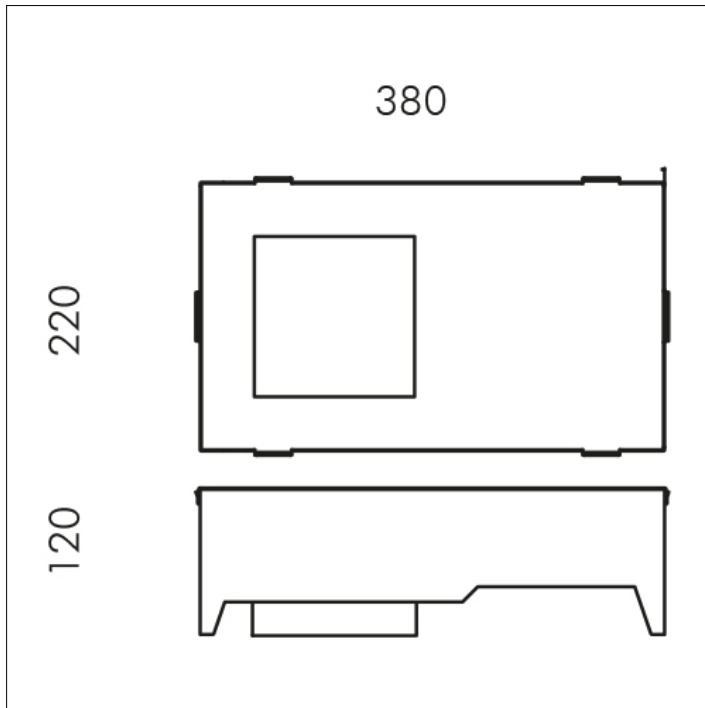

ACCESSORY

**S.7439**
HOUSING FOR CONCRETE CEILINGS

Dim. 220 x 380 x 120mm