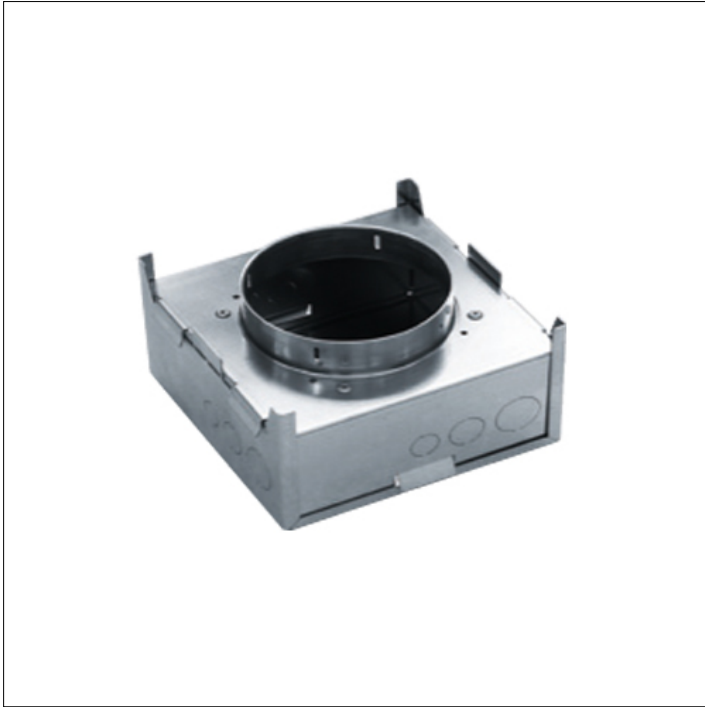

**ACCESSORY****S.7309  
HOUSING FOR CONCRETE CEILINGS**

Dim. 200 x 200 x 120mm