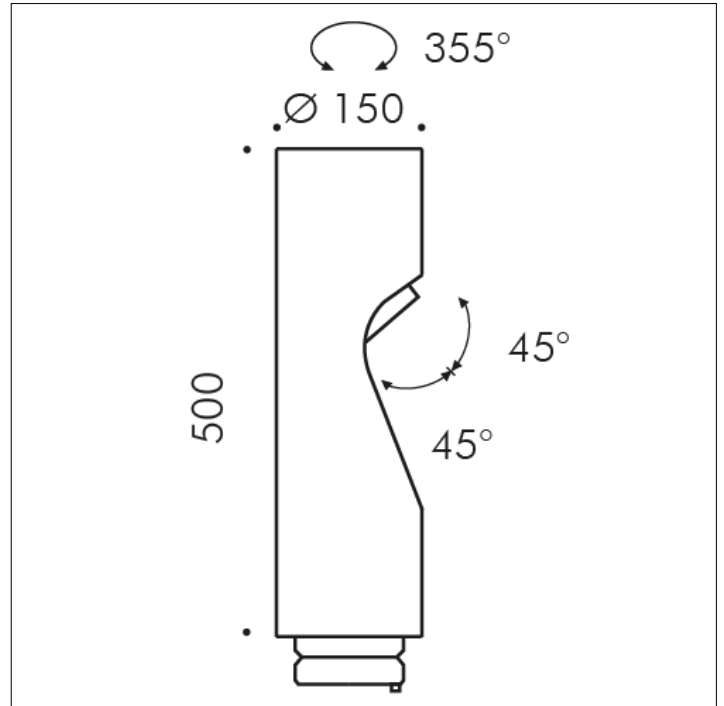

ACCESSORY

**S.1491H
SHIFT PRO ADDITIONAL HEAD WITH 38° OPTIC**

LED MODULE 2700K CRI80 4018lm 27W 220V-240Vac 50/60Hz
Dimmable DALI 2 / PUSH IK10

Possibility to add to SHIFT PRO POLE up to four additional heads, obtaining a configuration of two or maximum four heads.