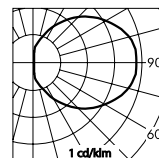

24V d.c. LED versions are available on request