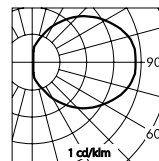

24V d.c. LED versions are available on request