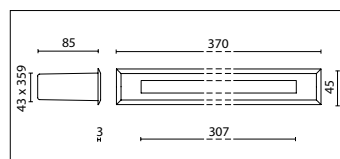

24V d.c. LED versions are available on request