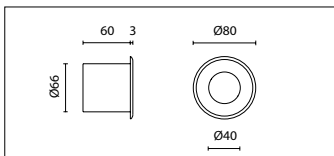

24V d.c. LED versions are available on request