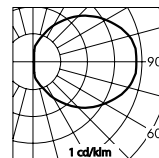

24V d.c. LED versions are available on request