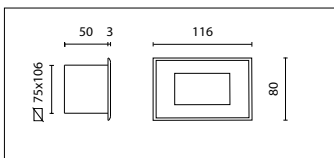

24V d.c. LED versions are available on request