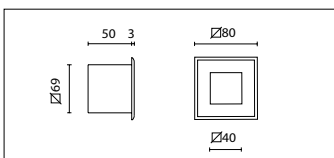

24V d.c. LED versions are available on request