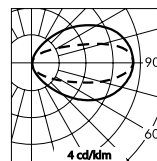

24V d.c. LED versions are available on request