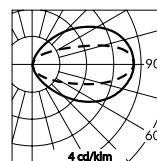

24V d.c. LED versions are available on request