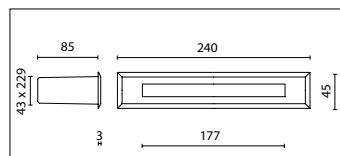

24V d.c. LED versions are available on request