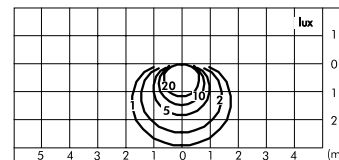

S.7250W □ Single emission

MID-POWER LEDs **3000K** CRI90 1860lm
Rated luminaire luminous flux 888lm
Rated input power 19W
220V-240V AC 50/60Hz / DC Not Dimmable