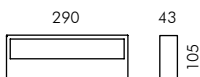

S.7250W □ Single emission

MID-POWER LEDs **3000K** CRI90 1860lm
Rated luminaire luminous flux 888lm
Rated input power 19W
220V-240V AC 50/60Hz / DC Not Dimmable