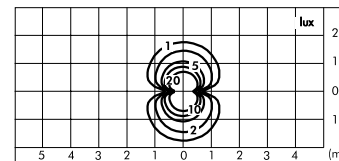

S.7252W □ Double emission

MID-POWER LEDs **3000K** CRI90 1860lm
Rated luminaire luminous flux 723lm
Rated input power 19W
220V-240V AC 50/60Hz / DC Not Dimmable