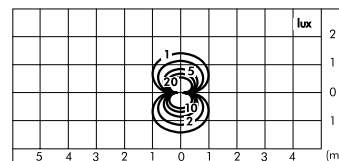

S.7202W □ Double emission

MID-POWER LEDs **3000K** CRI90 1090lm
Rated luminaire luminous flux 389lm
Rated input power 12,5W
220V-240V AC 50/60Hz / DC Not Dimmable