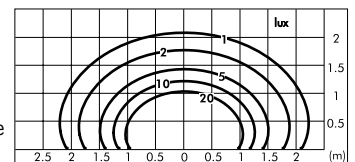

S.7211W Single emission

MID-POWER LEDs **3000K** CR190 970lm
Rated luminaire luminous flux 334lm
Rated input power 12,5W
220V-240V AC 50/60Hz / DC Not Dimmable