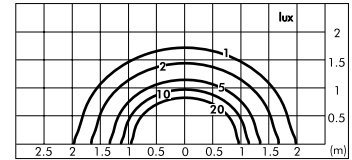

S.7265W ☐ Double emission

MID-POWER LEDs **3000K** CRI90 3720lm
Rated luminaire luminous flux 1858lm
Rated input power 48W
220V-240V AC 50/60Hz / DC Not Dimmable