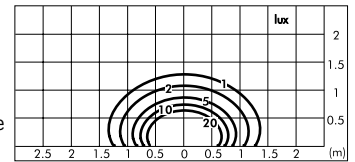

S.7206W Single emission

MID-POWER LEDs **3000K** CR190 970lm
Rated luminaire luminous flux 334lm
Rated input power 12,5W
220V-240V AC 50/60Hz / DC Not Dimmable