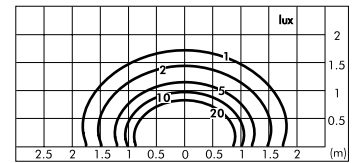

S.7260W ☐ Single emission

MID-POWER LEDs **3000K** CRI90 1860lm
Rated luminaire luminous flux 937lm
Rated input power 24W
220V-240V AC 50/60Hz / DC Not Dimmable