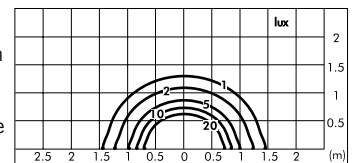

S.7215W Double emission

MID-POWER LEDs **3000K** CR190 1940lm
Rated luminaire luminous flux 646lm
Rated input power 21,5W
220V-240V AC 50/60Hz / DC Not Dimmable