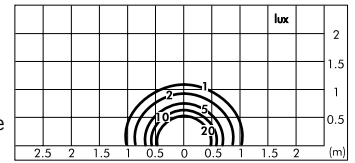

S.7212W Single emission

MID-POWER LEDs **3000K** CR180 800lm
Rated luminaire luminous flux 244lm
Rated input power 4,2W
220V-240V AC 50/60Hz / DC Not Dimmable