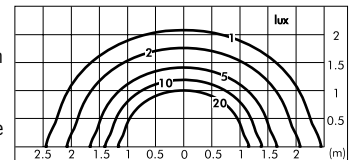

S.7220W Double emission

MID-POWER LEDs **3000K** CR190 1940lm
Rated luminaire luminous flux 646lm
Rated input power 21,5W
220V-240V AC 50/60Hz / DC Not Dimmable