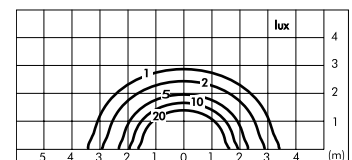

S.7267W ☐ Double emission

MID-POWER LEDs **3000K** CRI90 3720lm
Rated luminaire luminous flux 1858lm
Rated input power 48W
220V-240V AC 50/60Hz / DC Not Dimmable