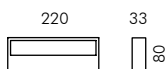

S.7202W □ Double emission

MID-POWER LEDs **3000K** CRI90 1090lm
Rated luminaire luminous flux 389lm
Rated input power 12,5W
220V-240V AC 50/60Hz / DC Not Dimmable