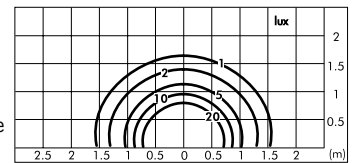

S.7213W Single emission

MID-POWER LEDs **3000K** CR180 800lm
Rated luminaire luminous flux 244lm
Rated input power 4,2W
220V-240V AC 50/60Hz / DC Not Dimmable