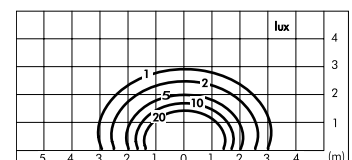

S.7262W ☐ Single emission

MID-POWER LEDs **3000K** CRI90 1860lm
Rated luminaire luminous flux 937lm
Rated input power 24W
220V-240V AC 50/60Hz / DC Not Dimmable