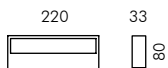

### S.5506

4 way connector for through wiring (in/out).  
 To install inside the bollard.

Minilook applique 220 mm

**S.7201W** □ Single emission

MID-POWER LEDs **3000K** CRI90 1090lm  
 Rated luminaire luminous flux 475lm  
 Rated input power 12,5W  
 220V-240V AC 50/60Hz / DC Not Dimmable