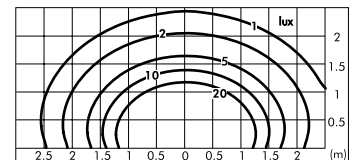

S.7261W ☐ Single emission

MID-POWER LEDs **3000K** CRI90 1860lm
Rated luminaire luminous flux 937lm
Rated input power 24W
220V-240V AC 50/60Hz / DC Not Dimmable