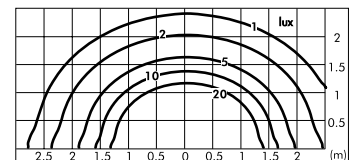

S.7266W ☐ Double emission

MID-POWER LEDs **3000K** CRI90 3720lm
Rated luminaire luminous flux 1858lm
Rated input power 48W
220V-240V AC 50/60Hz / DC Not Dimmable