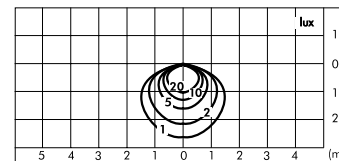

### S.5506

4 way connector for through wiring (in/out).  
 To install inside the bollard.

Minilook applique 220 mm

**S.7201W** □ Single emission

MID-POWER LEDs **3000K** CRI90 1090lm  
 Rated luminaire luminous flux 475lm  
 Rated input power 12,5W  
 220V-240V AC 50/60Hz / DC Not Dimmable