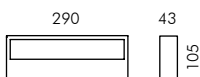

S.7252W □ Double emission

MID-POWER LEDs **3000K** CRI90 1860lm
Rated luminaire luminous flux 723lm
Rated input power 19W
220V-240V AC 50/60Hz / DC Not Dimmable