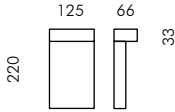

Microlook bollard H 220 mm